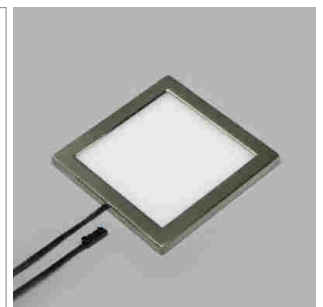

LED furniture lighting

LED light - Sigma, Pico, Metra

Sigma LED - surface spot light 500 mA

- glass: mat
- Casing: aluminum
- Surface light with triangular casingd
- Cable 150 mm with Jo-Interconnection line 2000 mm

Pico LED - surface spot light 12 volt DC

- glass: mat
- Casing: aluminum
- Cable 2000 mm with Jo male plug

| | finish | watt | light colour | lumen |
|-----------------------------|----------|-------|--------------|--------|
| 76.32537.40 | aluminum | 2.0 W | 4000K | 170 lm |

i Order the power pack separately (page A-1.38), Controller (page A-1.46), Jo plug-in connection system (page A-1.38).

Metra - LED recessed spot light 12 volt DC

- glass: mat
- Cover: aluminum
- Cable 2000 mm with Jo plug