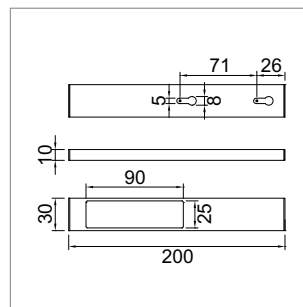

LED furniture lighting

LED light - Sigma, Pico, Metra

Sigma LED - surface spot light 500 mA

- glass: mat
- Casing: aluminum
- Surface light with triangular casingd
- Cable 2000 mm with Jo male plug

	finish	watt	light colour	lumen
76.23223.30	stainless steel	3.0 W	3000 K	210 lm

i Order Balnco 78 power pack separately (page A-1.37), Jo-Interconnection line (page A-1.38).

Pico LED - surface spot light 12 volt DC

- glass: mat
- Casing: aluminum
- Cable 2000 mm with Jo male plug

	finish	watt	light colour	lumen
76.32537.40	aluminum	2.0 W	4000K	170 lm

i Order the power pack separately (page A-1.38), Controller (page A-1.46), Jo plug-in connection system (page A-1.38).

Metra - LED recessed spot light 12 volt DC

- glass: mat
- Cover: aluminum
- Cable 2000 mm with Jo plug