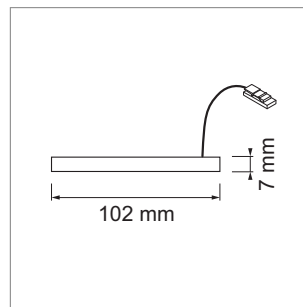

LED furniture lighting

LED light - Sigma, Pico, Metra

Sigma LED - surface spot light 500 mA

- glass: mat
- Casing: aluminum
- Surface light with triangular casingd
- Cable 150 mm with Jo-Interconnection line 2000 mm

Pico LED - surface spot light 12 volt DC

- glass: mat
- Casing: aluminum
- Cable 2000 mm with Jo male plug

| | finish | watt | light colour | lumen |
|-----------------------------|----------|-------|--------------|--------|
| 76.32537.40 | aluminum | 2.0 W | 4000K | 170 lm |

i Order the power pack separately (page A-1.38), Controller (page A-1.46), Jo plug-in connection system (page A-1.38).

Metra - LED recessed spot light 12 volt DC

- glass: mat
- Cover: aluminum
- Cable 2000 mm with Jo plug