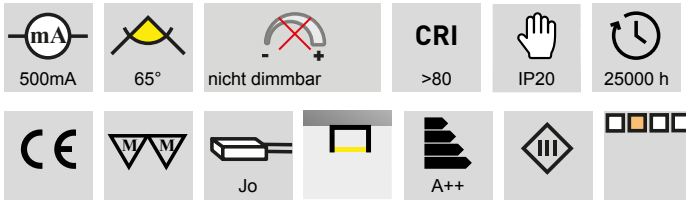

LED furniture lighting

LED light - Sigma, Pico, Metra

Sigma LED - surface spot light 500 mA

- glass: mat
- Casing: aluminum
- Surface light with triangular casingd
- Cable 150 mm with Jo-Interconnection line 2000 mm

| | finish | watt | light colour | lumen |
|-----------------------------|-----------------|-------|--------------|--------|
| 76.23223.30 | stainless steel | 3.0 W | 3000 K | 210 lm |

i Order Balnco 78 power pack separately (page A-1.37), Jo-Interconnection line (page A-1.38).

Pico LED - surface spot light 12 volt DC

- glass: mat
- Casing: aluminum
- Cable 2000 mm with Jo male plug

| | finish | watt | light colour | lumen |
|-----------------------------|----------|-------|--------------|--------|
| 76.32537.40 | aluminum | 2.0 W | 4000K | 170 lm |

| | finish | watt | light colour | lumen |
|-----------------------------|-----------------|-------|--------------|--------|
| 76.32530.30 | stainless steel | 6.0 W | 3000 K | 280 lm |
| 76.32530.40 | stainless steel | 6.0 W | 4000 K | 280 lm |