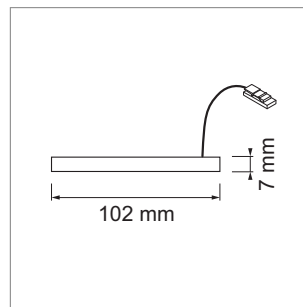

LED furniture lighting

LED light - Sigma, Pico, Metra

Sigma LED - surface spot light 500 mA

- glass: mat
- Casing: aluminum
- Surface light with triangular casingd
- Cable 2000 mm with Jo male plug

	finish	watt	light colour	lumen
76.23223.30	stainless steel	3.0 W	3000 K	210 lm

i Order Balnco 78 power pack separately (page A-1.37), Jo-Interconnection line (page A-1.38).

Pico LED - surface spot light 12 volt DC

- glass: mat
- Casing: aluminum
- Cable 2000 mm with Jo male plug

	finish	watt	light colour	lumen
76.32537.40	aluminum	2.0 W	4000K	170 lm

i Order the power pack separately (page A-1.38), Controller (page A-1.46), Jo plug-in connection system (page A-1.38).

Metra - LED recessed spot light 12 volt DC

- glass: mat
- Cover: aluminum
- Cable 2000 mm with Jo plug

	finish	watt	light colour	lumen
76.32530.30	stainless steel	6.0 W	3000 K	280 lm
76.32530.40	stainless steel	6.0 W	4000 K	280 lm

i Order the power pack separately (page A-1.38), Controller (page A-1.46), Jo plug-in connection system (page A-1.38).