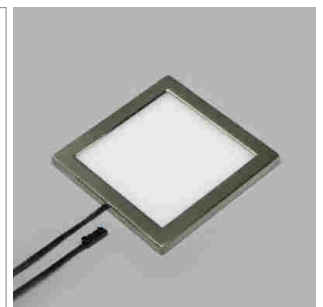

Metra - LED recessed spot light 12 volt DC

- glass: mat
- Cover: aluminum
- Cable 2000 mm with Jo plug

	finish	watt	light colour	lumen
76.32530.30	stainless steel	6.0 W	3000 K	280 lm
76.32530.40	stainless steel	6.0 W	4000 K	280 lm

i Order the power pack separately (page A-1.38), Controller (page A-1.46), Jo plug-in connection system (page A-1.38).

i Technical information and legend for icons (page A-1.79).