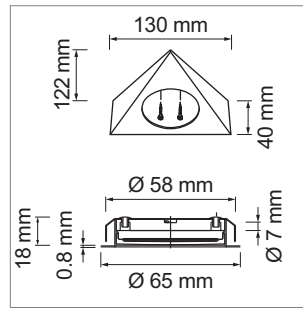

LED furniture lighting

LED light - Sigma, Pico, Metra

Sigma LED - surface spot light 500 mA

- glass: mat
- Casing: aluminum
- Surface light with triangular casingd
- Cable 2000 mm with Jo male plug

	finish	watt	light colour	lumen
76.23223.30	stainless steel	3.0 W	3000 K	210 lm

i Order Balnco 78 power pack separately (page A-1.37), Jo-Interconnection line (page A-1.38).

Pico LED - surface spot light 12 volt DC

- glass: mat
- Casing: aluminum
- Cable 2000 mm with Jo male plug

	finish	watt	light colour	lumen
76.32537.40	aluminum	2.0 W	4000K	170 lm

i Order the power pack separately (page A-1.38), Controller (page A-1.46), Jo plug-in connection system (page A-1.38).

Metra - LED recessed spot light 12 volt DC

- glass: mat
- Cover: aluminum
- Cable 2000 mm with Jo plug