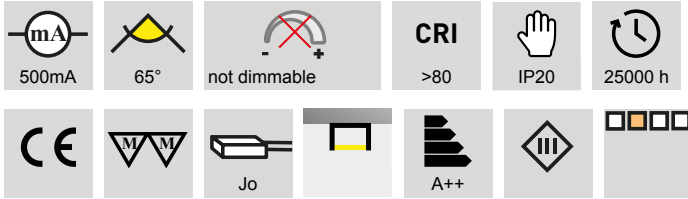

LED furniture lighting

LED light - Sigma, Pico, Metra

Sigma LED - surface spot light 500 mA

- glass: mat
- Casing: aluminum
- Surface light with triangular casingd
- Cable 2000 mm with Jo male plug

	finish	watt	light colour	lumen
76.23223.30	stainless steel	3.0 W	3000 K	210 lm

i Order Balnco 78 power pack separately (page A-1.37), Jo-Interconnection line (page A-1.38).

Pico LED - surface spot light 12 volt DC

- glass: mat
- Casing: aluminum
- Cable 2000 mm with Jo male plug

	finish	watt	light colour	lumen
76.32537.40	aluminum	2.0 W	4000K	170 lm

	finish	watt	light colour	lumen
76.32530.30	stainless steel	6.0 W	3000 K	280 lm
76.32530.40	stainless steel	6.0 W	4000 K	280 lm

i Order the power pack separately (page A-1.38), Controller (page A-1.46), Jo plug-in connection system (page A-1.38).