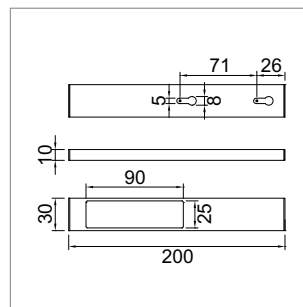

LED furniture lighting

LED light - Sigma, Pico, Metra

Sigma LED - surface spot light 500 mA

- glass: mat
- Casing: aluminum
- Surface light with triangular casingd
- Cable 150 mm with Jo-Interconnection line 2000 mm

| | finish | watt | light colour | lumen |
|-----------------------------|-----------------|-------|--------------|--------|
| 76.23223.30 | stainless steel | 3.0 W | 3000 K | 210 lm |

i Order Balnco 78 power pack separately (page A-1.37), Jo-Interconnection line (page A-1.38).

Pico LED - surface spot light 12 volt DC

- glass: mat
- Casing: aluminum
- Cable 2000 mm with Jo male plug

| | finish | watt | light colour | lumen |
|-----------------------------|----------|-------|--------------|--------|
| 76.32537.40 | aluminum | 2.0 W | 4000K | 170 lm |