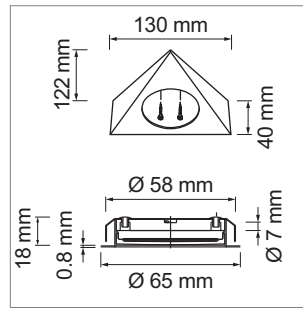

LED furniture lighting

LED light - Sigma, Pico, Metra

Sigma LED - surface spot light 500 mA

- glass: mat
- Casing: aluminum
- Surface light with triangular casingd
- Cable 150 mm with Jo-Interconnection line 2000 mm

Pico LED - surface spot light 12 volt DC

- glass: mat
- Casing: aluminum
- Cable 2000 mm with Jo male plug

| | finish | watt | light colour | lumen |
|-----------------------------|----------|-------|--------------|--------|
| 76.32537.40 | aluminum | 2.0 W | 4000K | 170 lm |