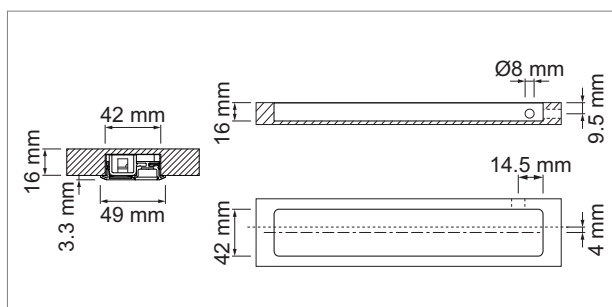

i Energy label (page A-1.91), RA-Faktor (page A-1.90), Lumen (page A-1.90), Light colour (page A-1.90).