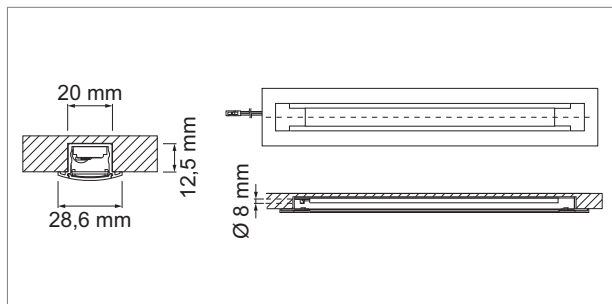

LED furniture lighting

LED light - Runi, Rio

Runi - SMD downlight 24 V DC

- color reproduction: Ra >75
- cable 2000 mm Round LED-connection system
- dimmable with a Rox driver
- lifetime approx. 20,000 hours
- housing made of aluminium, end caps and diffuser made of plastic

	watt	light colour	lumen	length	milling out
76.23120.33	4.00 W	3500 K	400 lm	313 mm	289 mm
76.23121.33	8.00 W	3500 K	800 lm	563 mm	539 mm
76.23120.40	4.00 W	4000 K	420 lm	313 mm	289 mm
76.23121.40	8.00 W	4000 K	840 lm	563 mm	539 mm

i Order Rox power supply unit separately (page A-1.38), Accessories Round LED accessories (page A-1.38).
 • Alternative product (page A-1.30.1).

Rio - Mounted LED light 230 V

- Colour reproduction: Ra >85
- Plug-in connection with Round HV male plug
- Casing alu colour
- Protection class II

	watt	light colour	lumen	length	dim. of Inst.
76.26065.30	6.0 W	3000 K	360 lm	334 mm	327 mm
76.26066.30	7.5 W	3000 K	448 lm	434 mm	427 mm
76.26067.30	9.5 W	3000 K	600 lm	535 mm	528 mm
76.26068.30	14.5 W	3000 K	960 lm	839 mm	832 mm
76.26069.30	16.0 W	3000 K	1080 lm	939 mm	932 mm
76.26065.40	6.0 W	4000 K	382 lm	334 mm	327 mm
76.26066.40	7.5 W	4000 K	510 lm	434 mm	427 mm
76.26067.40	9.5 W	4000 K	637 lm	535 mm	528 mm
76.26069.40	16.0 W	4000 K	1147 lm	939 mm	932 mm