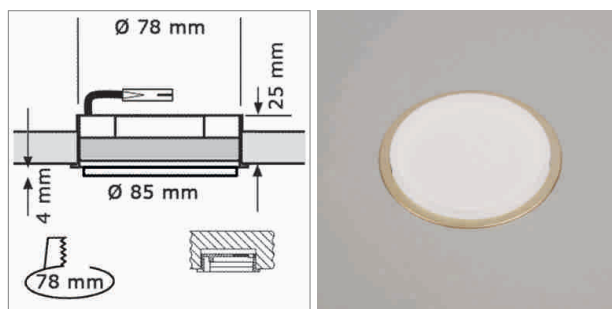

## LED light - MLED, MLED-Half recess light

### MLED - Recessed spot light 230 volt

- glass: mat
- Cover: plastic
- Cable 2000 mm with Round HV male plug

	finish	watt	light colour	lumen	support
76.26496.06	mat nickel	4.0 W	3000 K	230 lm	GX53
76.26496.11	white	4.0 W	3000 K	230 lm	GX53
76.26496.39	alu colour	4.0 W	3000 K	230 lm	GX53
76.26497.06	mat nickel	4.0 W	4000 K	240 lm	GX53
76.26497.11	white	4.0 W	4000 K	240 lm	GX53
76.26497.39	alu colour	4.0 W	4000 K	240 lm	GX53

### MLED - Half recess light fixture 230 volt

- glass: mat
- Cover: plastic
- Cable 2000 mm with Round HV male plug

	finish	watt	light colour	lumen	support
76.26493.06	mat nickel	4.0 W	3000 K	230 lm	GX53
76.26493.11	white	4.0 W	3000 K	230 lm	GX53
76.26493.39	alu colour	4.0 W	3000 K	230 lm	GX53
76.26494.06	mat nickel	4.0 W	4000 K	240 lm	GX53
76.26494.11	white	4.0 W	4000 K	240 lm	GX53
76.26494.39	alu colour	4.0 W	4000 K	240 lm	GX53