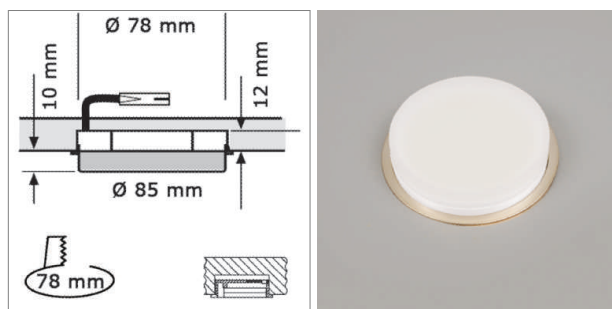

LED furniture lighting

LED light - MLED, MLED-Half recess light

MLED - Recessed spot light 230 volt

- glass: mat
- Cover: plastic
- Cable 2000 mm with Round HV male plug

| | finish | watt | light colour | lumen | support |
|-------------|------------|-------|--------------|--------|---------|
| 76.26496.06 | mat nickel | 4.0 W | 3000 K | 230 lm | GX53 |
| 76.26496.11 | white | 4.0 W | 3000 K | 230 lm | GX53 |
| 76.26496.39 | alu colour | 4.0 W | 3000 K | 230 lm | GX53 |
| 76.26497.06 | mat nickel | 4.0 W | 4000 K | 240 lm | GX53 |
| 76.26497.11 | white | 4.0 W | 4000 K | 240 lm | GX53 |
| 76.26497.39 | alu colour | 4.0 W | 4000 K | 240 lm | GX53 |

i Order the mains supply separately 76.26102.11, Accessories Round HV plug-in connection system (page A-1.39), Round HV-Switch (page A-1.50), for spare lightbulbs (page A-1.78).

MLED - Half recess light fixture 230 volt

- glass: mat
- Cover: plastic
- Cable 2000 mm with Round HV male plug

| | finish | watt | light colour | lumen | support |
|-------------|------------|-------|--------------|--------|---------|
| 76.26493.06 | mat nickel | 4.0 W | 3000 K | 230 lm | GX53 |
| 76.26493.11 | white | 4.0 W | 3000 K | 230 lm | GX53 |
| 76.26493.39 | alu colour | 4.0 W | 3000 K | 230 lm | GX53 |
| 76.26494.06 | mat nickel | 4.0 W | 4000 K | 240 lm | GX53 |
| 76.26494.11 | white | 4.0 W | 4000 K | 240 lm | GX53 |
| 76.26494.39 | alu colour | 4.0 W | 4000 K | 240 lm | GX53 |