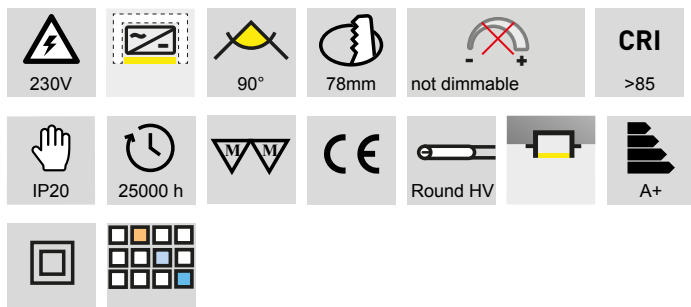

LED furniture lighting

LED light - MLED, MLED-Half recess light

MLED - Recessed spot light 230 volt

- glass: mat
- Cover: plastic
- Cable 2000 mm with Round HV male plug

| | finish | watt | light colour | lumen | support |
|-------------|------------|-------|--------------|--------|---------|
| 76.26496.06 | mat nickel | 4.0 W | 3000 K | 230 lm | GX53 |
| 76.26496.11 | white | 4.0 W | 3000 K | 230 lm | GX53 |
| 76.26496.39 | alu colour | 4.0 W | 3000 K | 230 lm | GX53 |
| 76.26497.06 | mat nickel | 4.0 W | 4000 K | 240 lm | GX53 |
| 76.26497.11 | white | 4.0 W | 4000 K | 240 lm | GX53 |
| 76.26497.39 | alu colour | 4.0 W | 4000 K | 240 lm | GX53 |

i Order the mains supply separately 76.26102.11, Accessories Round HV plug-in connection system (page A-1.39), Round HV-Switch (page A-1.50), for spare lightbulbs (page A-1.78).

MLED - Half recess light fixture 230 volt