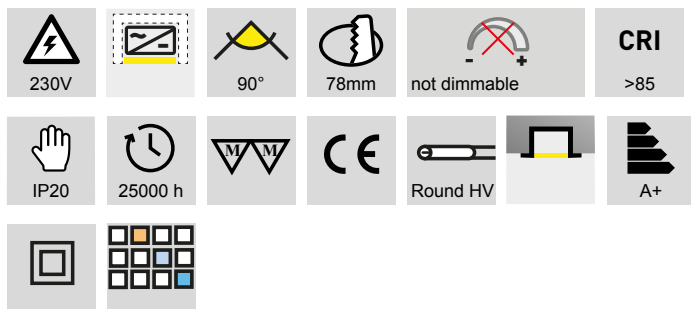

LED furniture lighting

LED light - MLED, MLED-Half recess light

MLED - Recessed spot light 230 volt

- glass: mat
- Cover: plastic
- Cable 2000 mm with Round HV male plug

| | finish | watt | light colour | lumen | support |
|-------------|------------|-------|--------------|--------|---------|
| 76.26496.06 | mat nickel | 4.0 W | 3000 K | 230 lm | GX53 |
| 76.26496.11 | white | 4.0 W | 3000 K | 230 lm | GX53 |
| 76.26496.39 | alu colour | 4.0 W | 3000 K | 230 lm | GX53 |
| 76.26497.06 | mat nickel | 4.0 W | 4000 K | 240 lm | GX53 |
| 76.26497.11 | white | 4.0 W | 4000 K | 240 lm | GX53 |
| 76.26497.39 | alu colour | 4.0 W | 4000 K | 240 lm | GX53 |

i Order the mains supply separately 76.26102.11, Accessories Round HV plug-in connection system (page A-1.39), Round HV-Switch (page A-1.50), for spare lightbulbs (page A-1.78).

MLED - Half recess light fixture 230 volt