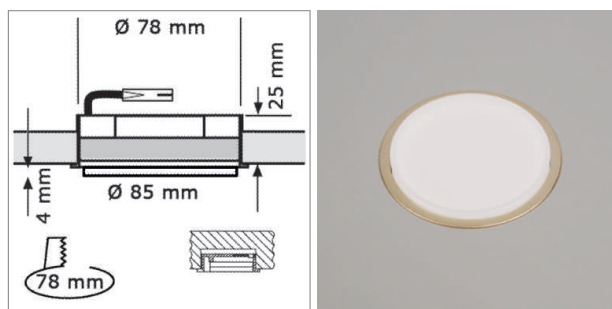

LED furniture lighting

LED light - MLED, MLED-Half recess light

MLED - Recessed spot light 230 volt

- glass: mat
- Cover: plastic
- Cable 2000 mm with Round HV male plug

| | finish | watt | light colour | lumen | support |
|-------------|------------|-------|--------------|--------|---------|
| 76.26496.06 | mat nickel | 4.0 W | 3000 K | 230 lm | GX53 |
| 76.26496.11 | white | 4.0 W | 3000 K | 230 lm | GX53 |
| 76.26496.39 | alu colour | 4.0 W | 3000 K | 230 lm | GX53 |
| 76.26497.06 | mat nickel | 4.0 W | 4000 K | 240 lm | GX53 |
| 76.26497.11 | white | 4.0 W | 4000 K | 240 lm | GX53 |
| 76.26497.39 | alu colour | 4.0 W | 4000 K | 240 lm | GX53 |

i Order the mains supply separately 76.26102.11, Accessories Round HV plug-in connection system (page A-1.39), Round HV-Switch (page A-1.50), for spare lightbulbs (page A-1.78).

MLED - Half recess light fixture 230 volt

- glass: mat
- Cover: plastic
- Cable 2000 mm with Round HV male plug

| | finish | watt | light colour | lumen | support |
|-------------|------------|-------|--------------|--------|---------|
| 76.26493.06 | mat nickel | 4.0 W | 3000 K | 230 lm | GX53 |
| 76.26493.11 | white | 4.0 W | 3000 K | 230 lm | GX53 |
| 76.26493.39 | alu colour | 4.0 W | 3000 K | 230 lm | GX53 |
| 76.26494.06 | mat nickel | 4.0 W | 4000 K | 240 lm | GX53 |
| 76.26494.11 | white | 4.0 W | 4000 K | 240 lm | GX53 |
| 76.26494.39 | alu colour | 4.0 W | 4000 K | 240 lm | GX53 |