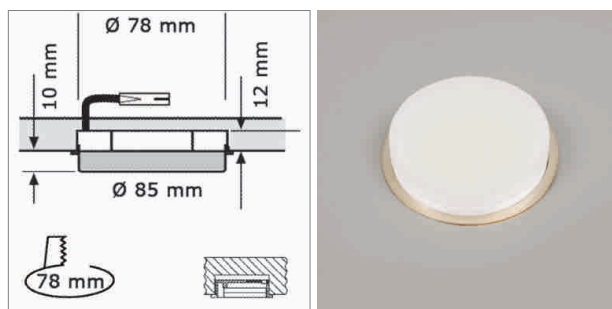

### MLED - Recessed spot light 230 volt

- glass: mat
- Cover: plastic
- Cable 2000 mm with Round HV male plug

	finish	watt	light colour	lumen	support
76.26496.06	mat nickel	4.0 W	3000 K	230 lm	GX53
76.26496.11	white	4.0 W	3000 K	230 lm	GX53
76.26496.39	alu colour	4.0 W	3000 K	230 lm	GX53
76.26497.06	mat nickel	4.0 W	4000 K	240 lm	GX53
76.26497.11	white	4.0 W	4000 K	240 lm	GX53
76.26497.39	alu colour	4.0 W	4000 K	240 lm	GX53

### MLED - Half recess light fixture 230 volt

- glass: mat
- Cover: plastic
- Cable 2000 mm with Round HV male plug

	finish	watt	light colour	lumen	support
76.26493.06	mat nickel	4.0 W	3000 K	230 lm	GX53
76.26493.11	white	4.0 W	3000 K	230 lm	GX53
76.26493.39	alu colour	4.0 W	3000 K	230 lm	GX53
76.26494.06	mat nickel	4.0 W	4000 K	240 lm	GX53
76.26494.11	white	4.0 W	4000 K	240 lm	GX53
76.26494.39	alu colour	4.0 W	4000 K	240 lm	GX53