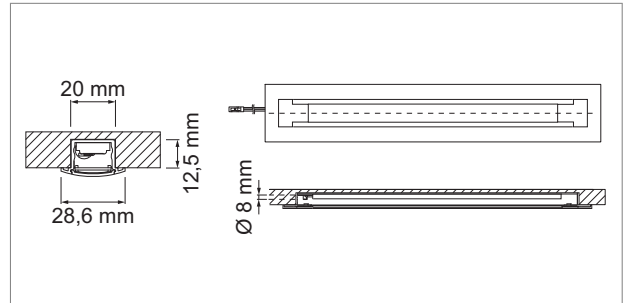

LED furniture lighting

LED light - Runi

Runi LED - Recessed spot light 500 mA

- homogenous LED light field
- color reproduction: Ra >75
- cable 2000 mm Type-connection system
- dimmable with a Jolly driver
- lifetime approx. 20,000 hours
- housing made of aluminium, end caps and diffuser made of plastic

	watt	light colour	lumen	length	milling out
76.23212.64	6.00 W	6400 K	480 lm	322 mm	295 mm
76.23213.40	12.00 W	4000 K	840 lm	582 mm	555 mm
76.23213.64	12.00 W	6400 K	960 lm	582 mm	555 mm
76.23214.64	18.00 W	6400 K	1440 lm	842 mm	815 mm
76.23215.64	24.00 W	6400 K	1920 lm	1102 mm	1075 mm

i Order Jolly power pack separately (page A-1.36), Type-Interconnection line (page A-1.38), energy label (page A-1.91).

i Energy label (page A-1.91), RA-Faktor (page A-1.90), Lumen (page A-1.90, Light colour (page A-1.90).