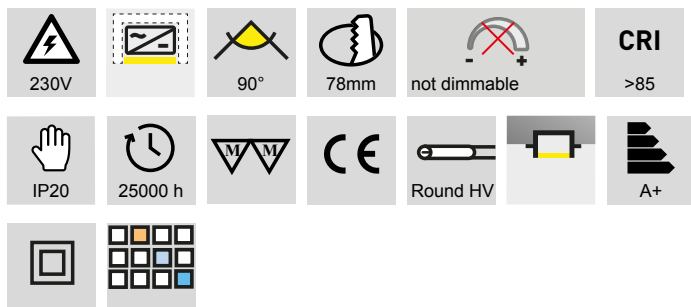

MLED - Half recess light fixture 230 volt

- glass: mat
- Cover: plastic
- Cable 2000 mm with Round HV male plug

	finish	watt	light colour	lumen	support
76.26493.06	mat nickel	4.0 W	3000 K	230 lm	GX53
76.26493.11	white	4.0 W	3000 K	230 lm	GX53
76.26493.39	alu colour	4.0 W	3000 K	230 lm	GX53
76.26494.06	mat nickel	4.0 W	4000 K	240 lm	GX53
76.26494.11	white	4.0 W	4000 K	240 lm	GX53
76.26494.39	alu colour	4.0 W	4000 K	240 lm	GX53

i Order the mains supply separately 76.26102.11, Accessories Round HV plug-in connection system (page A-1.39), Round HV-Switch (page A-1.50), for spare lightbulbs (page A-1.78).

i Technical information and legend for icons (page A-1.79).