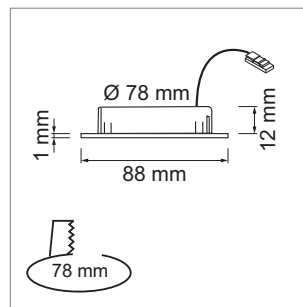

LED furniture lighting

LED light - Blanco 78, Mabu 78

Blanco 78 LED - Recessed spot light 500 mA

- Light casing with integrated plug connector
- Cable 2000 mm with Jo male plug
- glass mat

	finish	watt	light colour	lumen	angle
76.32536.30	aluminum	3.0 W	3000K	240 lm	120 °
76.32536.40	aluminum	3.0 W	4000K	255 lm	120 °

i Order Blanco 78 power pack separately (page A-1.37), Jo plug-in connection system (page A-1.38).

Mesa 78 - Recessed spot light 12 volt DC

- glass: mat
- Cover: stainless steel
- Cable 50 mm, extension cable 2000 mm with Jo plug

	finish	watt	light colour	lumen
76.32661.30	stainless steel	3.6 W	3000 K	300 lm
76.32661.40	stainless steel	3.6 W	4000 K	300 lm

i Order the power pack separately (page A-1.38), Controller (page A-1.46), Jo plug-in connection system (page A-1.38).

Mabu 78 - Recessed spot light 230 volt

- Cable 2000 mm with Lin male plug
- glass mat

	finish	watt	light colour	lumen	angle
76.32540.30	stainless steel	6.5 W	3000 K	380 lm	120 °
76.32540.40	stainless steel	6.5 W	4000 K	380 lm	120 °