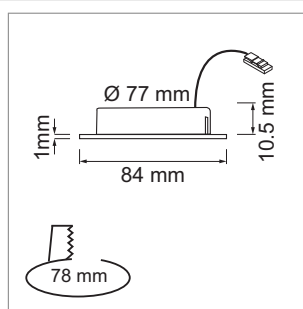

LED furniture lighting

LED light - Blanco 78, Mabu 78

Blanco 78 LED - Recessed spot light 500 mA

- Light casing with integrated plug connector
- Cable 2000 mm with Jo male plug
- glass mat

	finish	watt	light colour	lumen	angle
76.32536.30	aluminum	3.0 W	3000K	240 lm	120 °
76.32536.40	aluminum	3.0 W	4000K	255 lm	120 °

i Order Blanco 78 power pack separately (page A-1.37), Jo plug-in connection system (page A-1.38).

Mabu 78 - Recessed spot light 230 volt

- Cable 2000 mm with Lin male plug
- glass mat

	finish	watt	light colour	lumen	angle
76.32540.30	stainless steel	6.5 W	3000 K	380 lm	120 °
76.32540.40	stainless steel	6.5 W	4000 K	380 lm	120 °