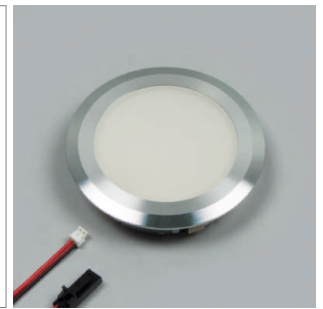

LED furniture lighting

LED light - Blanco 78, Mesa 78, Mabu 78

Blanco 78 LED - Recessed spot light 500 mA

- Light casing with integrated plug connector
- Cable 2000 mm with Jo male plug
- glass mat

	finish	watt	light colour	lumen	angle
76.32536.40	aluminum	3.0 W	4000K	255 lm	120 °

i Order Blanco 78 power pack separately (page A-1.37), Jo plug-in connection system (page A-1.38).

Mesa 78 - Recessed spot light 12 volt DC

- glass: mat
- Cover: stainless steel
- Cable 50 mm, extension cable 2000 mm with Jo plug

	finish	watt	light colour	lumen
76.32661.30	stainless steel	3.6 W	3000 K	300 lm
76.32661.40	stainless steel	3.6 W	4000 K	300 lm

i Order the power pack separately (page A-1.38), Jo plug-in connection system (page A-1.38).

Mabu 78 - Recessed spot light 230 volt

- Cable 2000 mm with Lin male plug
- glass mat

	finish	watt	light colour	lumen	angle
76.32540.30	stainless steel	6.5 W	3000 K	380 lm	120 °
76.32540.40	stainless steel	6.5 W	4000 K	380 lm	120 °