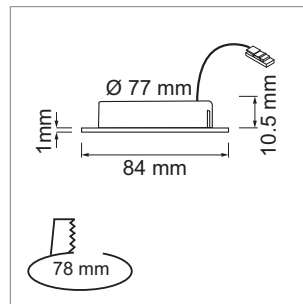

LED furniture lighting

LED light - Blanco 78, Mabu 78

Blanco 78 LED - Recessed spot light 500 mA

- Light casing with integrated plug connector
- Cable 2000 mm with Jo male plug
- glass mat

	finish	watt	light colour	lumen	angle
76.32536.30	aluminum	3.0 W	3000K	240 lm	120 °
76.32536.40	aluminum	3.0 W	4000K	255 lm	120 °

i Order Blanco 78 power pack separately (page A-1.37), Jo plug-in connection system (page A-1.38).

Mesa 78 - Recessed spot light 12 volt DC

- glass: mat
- Cover: stainless steel
- Cable 50 mm, extension cable 2000 mm with Jo plug

	finish	watt	light colour	lumen
76.32661.30	stainless steel	3.6 W	3000 K	300 lm
76.32661.40	stainless steel	3.6 W	4000 K	300 lm

i Order the power pack separately (page A-1.38), Controller (page A-1.46), Jo plug-in connection system (page A-1.38).

Mabu 78 - Recessed spot light 230 volt

- Cable 2000 mm with Lin male plug
- glass mat

	finish	watt	light colour	lumen	angle
76.32540.30	stainless steel	6.5 W	3000 K	380 lm	120 °
76.32540.40	stainless steel	6.5 W	4000 K	380 lm	120 °