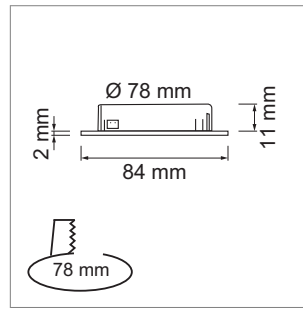

LED furniture lighting

LED light - Blanco 78, Mesa 78, Mabu 78

Blanco 78 LED - Recessed spot light 500 mA

- Light casing with integrated plug connector
- Cable 2000 mm with Jo male plug
- glass mat

	finish	watt	light colour	lumen	angle
76.32536.40	aluminum	3.0 W	4000K	255 lm	120 °

i Order Blanco 78 power pack separately (page A-1.37), Jo plug-in connection system (page A-1.38).

Mesa 78 - Recessed spot light 12 volt DC

- glass: mat
- Cover: stainless steel
- Cable 50 mm, extension cable 2000 mm with Jo plug

	finish	watt	light colour	lumen
76.32661.30	stainless steel	3.6 W	3000 K	300 lm
76.32661.40	stainless steel	3.6 W	4000 K	300 lm

i Order the power pack separately (page A-1.38), Jo plug-in connection system (page A-1.38).

Mabu 78 - Recessed spot light 230 volt

- Cable 2000 mm with Lin male plug
- glass mat

	finish	watt	light colour	lumen	angle
76.32540.30	stainless steel	6.5 W	3000 K	380 lm	120 °
76.32540.40	stainless steel	6.5 W	4000 K	380 lm	120 °