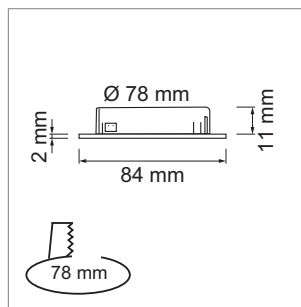

### Blanco 78 LED - Recessed spot light 500 mA

- Light casing with integrated plug connector
- Cable 2000 mm with Jo male plug
- glass mat

	finish	watt	light colour	lumen	angle
76.32536.30	aluminum	3.0 W	3000K	240 lm	120 °
76.32536.40	aluminum	3.0 W	4000K	255 lm	120 °

### Mabu 78 - Recessed spot light 230 V

- Cable 2000 mm with Lin male plug
- glass mat

	finish	watt	light colour	lumen	angle
76.32540.30	stainless steel	6.5 W	3000 K	380 lm	120 °
76.32540.40	stainless steel	6.5 W	4000 K	380 lm	120 °