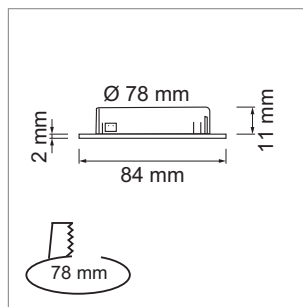

LED furniture lighting

LED light - Blanco 78, Mabu 78

Blanco 78 LED - Recessed spot light 500 mA

- Light casing with integrated plug connector
- Cable 2000 mm with Jo male plug
- glass mat

	finish	watt	light colour	lumen	angle
76.32536.30	aluminum	3.0 W	3000K	240 lm	120 °
76.32536.40	aluminum	3.0 W	4000K	255 lm	120 °

i Order Blanco 78 power pack separately (page A-1.37), Jo plug-in connection system (page A-1.38).

Mabu 78 - Recessed spot light 230 volt

- Cable 2000 mm with Lin male plug
- glass mat

	finish	watt	light colour	lumen	angle
76.32540.30	stainless steel	6.5 W	3000 K	380 lm	120 °
76.32540.40	stainless steel	6.5 W	4000 K	380 lm	120 °