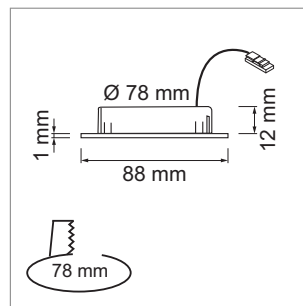

LED furniture lighting

LED light - Blanco 78, Mesa 78, Mabu 78

Blanco 78 LED - Recessed spot light 500 mA

- Light casing with integrated plug connector
- Cable 2000 mm with Jo male plug
- glass mat

	finish	watt	light colour	lumen	angle
76.32536.40	aluminum	3.0 W	4000K	255 lm	120 °

i Order Blanco 78 power pack separately (page A-1.37), Jo plug-in connection system (page A-1.38).

Mesa 78 - Recessed spot light 12 volt DC

- glass: mat
- Cover: stainless steel
- Cable 50 mm, extension cable 2000 mm with Jo plug

	finish	watt	light colour	lumen
76.32661.30	stainless steel	3.6 W	3000 K	300 lm
76.32661.40	stainless steel	3.6 W	4000 K	300 lm

i Order the power pack separately (page A-1.38), Jo plug-in connection system (page A-1.38).

Mabu 78 - Recessed spot light 230 volt

- Cable 2000 mm with Lin male plug
- glass mat

	finish	watt	light colour	lumen	angle
76.32540.30	stainless steel	6.5 W	3000 K	380 lm	120 °
76.32540.40	stainless steel	6.5 W	4000 K	380 lm	120 °