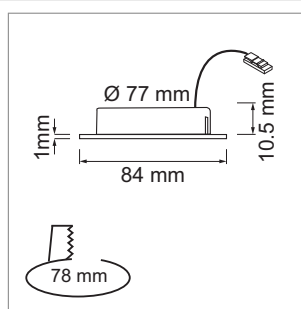

### Blanco 78 LED - Recessed spot light 500 mA

- Light casing with integrated plug connector
- Cable 2000 mm with Jo male plug
- glass mat

	finish	watt	light colour	lumen	angle
76.32536.30	aluminum	3.0 W	3000K	240 lm	120 °
76.32536.40	aluminum	3.0 W	4000K	255 lm	120 °

### Mabu 78 - Recessed spot light 230 V

- Cable 2000 mm with Lin male plug
- glass mat

	finish	watt	light colour	lumen	angle
76.32540.30	stainless steel	6.5 W	3000 K	380 lm	120 °
76.32540.40	stainless steel	6.5 W	4000 K	380 lm	120 °