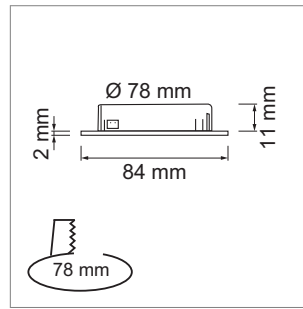

LED furniture lighting

LED light - Blanco 78, Mabu 78

Blanco 78 LED - Recessed spot light 500 mA

- Light casing with integrated plug connector
- Cable 2000 mm with Jo male plug
- glass mat

	finish	watt	light colour	lumen	angle
76.32536.30	aluminum	3.0 W	3000K	240 lm	120 °
76.32536.40	aluminum	3.0 W	4000K	255 lm	120 °

i Order Blanco 78 power pack separately (page A-1.37), Jo plug-in connection system (page A-1.38).

Mesa 78 - Recessed spot light 12 volt DC

- glass: mat
- Cover: stainless steel
- Cable 50 mm, extension cable 2000 mm with Jo plug

	finish	watt	light colour	lumen
76.32661.30	stainless steel	3.6 W	3000 K	300 lm
76.32661.40	stainless steel	3.6 W	4000 K	300 lm

i Order the power pack separately (page A-1.38), Controller (page A-1.46), Jo plug-in connection system (page A-1.38).

Mabu 78 - Recessed spot light 230 volt

- Cable 2000 mm with Lin male plug
- glass mat

	finish	watt	light colour	lumen	angle
76.32540.30	stainless steel	6.5 W	3000 K	380 lm	120 °
76.32540.40	stainless steel	6.5 W	4000 K	380 lm	120 °