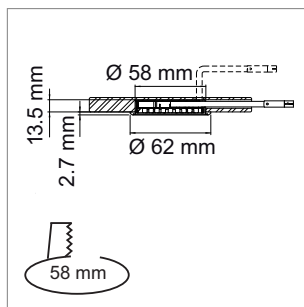

LED furniture lighting

LED light - Mabu 58, Xenti

Mabu 58 LED - Recessed spot light 230 volt

230V		120°	55-58mm	not dimmable	CRI >80
IP20	35000 h				Lin
A++					

- glass: mat
- Cover: aluminum
- Cable 2000 mm with Lin male plug

	finish	watt	light colour	lumen
76.32539.30	stainless steel	3.0 W	3000 K	220 lm
76.32539.40	stainless steel	3.0 W	4000 K	220 lm

i Accessories Lin plug-in connection system (page A-1.39).

Xenti LED - Recessed spot light 230 volt

230V		120°	58mm	not dimmable	CRI >85
IP44	25000 h			Round HV	A++

- glass: mat
- Cover: plastic
- Cable 2000 mm with Round HV male plug

	finish	watt	light colour	lumen
76.26444.03	bright chrome	2.6 W	3000 K	160 lm
76.26444.06	mat nickel	2.6 W	3000 K	160 lm
76.26444.11	white	2.6 W	3000 K	160 lm
76.26444.39	alu colour	2.6 W	3000 K	160 lm
76.26445.03	bright chrome	2.6 W	4000 K	160 lm
76.26445.06	mat nickel	2.6 W	4000 K	160 lm
76.26445.11	white	2.6 W	4000 K	160 lm
76.26445.39	alu colour	2.6 W	4000 K	160 lm

i Order the power pack separately (page A-1.39), Round HV-Switch (page A-1.50), Surface mount ring (page A-1.41).

i Technical information and legend for icons (page A-1.79).