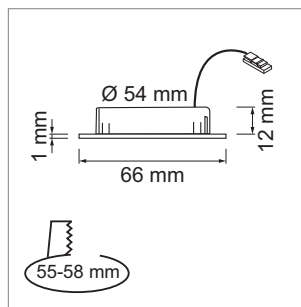

LED furniture lighting

LED light - Mabu 58, Xenti

Mabu 58 LED - Recessed spot light 230 volt

230V		120°	55-58mm	nicht dimmbar	CRI >80
IP20	35000 h				Lin
A++					

- glass: mat
- Cover: aluminum
- Cable 2000 mm with Lin male plug

	finish	watt	light colour	lumen
76.32539.30	stainless steel	3.0 W	3000 K	220 lm
76.32539.40	stainless steel	3.0 W	4000 K	220 lm

i Accessories Lin plug-in connection system (page A-1.39).

Xenti LED - Recessed spot light 230 volt

230V		120°	58mm	nicht dimmbar	CRI >85
IP44	25000 h			Round HV	A++

- glass: mat
- Cover: plastic
- Cable 2000 mm with Round HV male plug

	finish	watt	light colour	lumen
76.26444.03	bright chrome	2.6 W	3000 K	160 lm
76.26444.06	mat nickel	2.6 W	3000 K	160 lm
76.26444.11	white	2.6 W	3000 K	160 lm
76.26444.39	alu colour	2.6 W	3000 K	160 lm
76.26445.03	bright chrome	2.6 W	4000 K	160 lm
76.26445.06	mat nickel	2.6 W	4000 K	160 lm
76.26445.11	white	2.6 W	4000 K	160 lm
76.26445.39	alu colour	2.6 W	4000 K	160 lm

i Order the power pack separately (page A-1.39), Round HV-Switch (page A-1.50), Surface mount ring (page A-1.41).

i Technical information and legend for icons (page A-1.79).