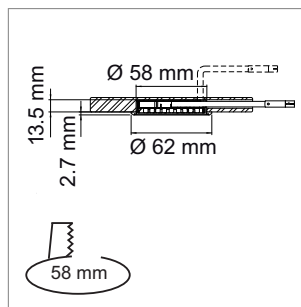

LED furniture lighting

LED light - Mabu 58, Xenti

Mabu 58 LED - Recessed spot light 230 volt

230V		120°	55-58mm	nicht dimmbar	CRI >80
IP20	35000 h				Lin
A++					

- glass: mat
- Cover: aluminum
- Cable 2000 mm with Lin male plug

	finish	watt	light colour	lumen
76.32539.30	stainless steel	3.0 W	3000 K	220 lm
76.32539.40	stainless steel	3.0 W	4000 K	220 lm

i Accessories Lin plug-in connection system (page A-1.39).

Xenti LED - Recessed spot light 230 volt

230V		120°	58mm	nicht dimmbar	CRI >85
IP44	25000 h			Round HV	A++

- glass: mat
- Cover: plastic
- Cable 2000 mm with Round HV male plug

	finish	watt	light colour	lumen
76.26444.03	bright chrome	2.6 W	3000 K	160 lm
76.26444.06	mat nickel	2.6 W	3000 K	160 lm
76.26444.11	white	2.6 W	3000 K	160 lm
76.26444.39	alu colour	2.6 W	3000 K	160 lm
76.26445.03	bright chrome	2.6 W	4000 K	160 lm
76.26445.06	mat nickel	2.6 W	4000 K	160 lm
76.26445.11	white	2.6 W	4000 K	160 lm
76.26445.39	alu colour	2.6 W	4000 K	160 lm

i Order the power pack separately (page A-1.39), Round HV-Switch (page A-1.50), Surface mount ring (page A-1.41).

i Technical information and legend for icons (page A-1.79).