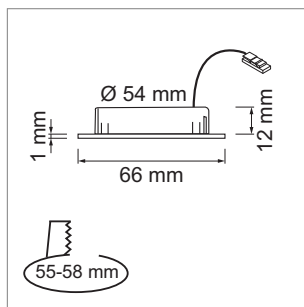

LED furniture lighting

LED light - Mabu 58, Xenti

Mabu 58 LED - Recessed spot light 230 volt

230V		120°	55-58mm	not dimmable	CRI >80
IP20	35000 h				Lin
A++					

- glass: mat
- Cover: aluminum
- Cable 2000 mm with Lin male plug

	finish	watt	light colour	lumen
76.32539.30	stainless steel	3.0 W	3000 K	220 lm
76.32539.40	stainless steel	3.0 W	4000 K	220 lm

i Accessories Lin plug-in connection system (page A-1.39).

Xenti LED - Recessed spot light 230 volt

230V		120°	58mm	not dimmable	CRI >85
IP44	25000 h			Round HV	A++

- glass: mat
- Cover: plastic
- Cable 2000 mm with Round HV male plug

	finish	watt	light colour	lumen
76.26444.03	bright chrome	2.6 W	3000 K	160 lm
76.26444.06	mat nickel	2.6 W	3000 K	160 lm
76.26444.11	white	2.6 W	3000 K	160 lm
76.26444.39	alu colour	2.6 W	3000 K	160 lm
76.26445.03	bright chrome	2.6 W	4000 K	160 lm
76.26445.06	mat nickel	2.6 W	4000 K	160 lm
76.26445.11	white	2.6 W	4000 K	160 lm
76.26445.39	alu colour	2.6 W	4000 K	160 lm

i Order the power pack separately (page A-1.39), Round HV-Switch (page A-1.50), Surface mount ring (page A-1.41).

i Technical information and legend for icons (page A-1.79).