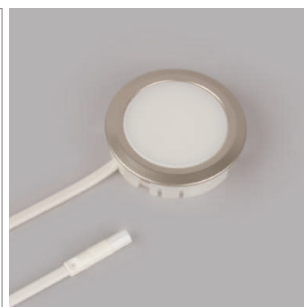

LED furniture lighting

LED light - Mabu 58, Xenti

Mabu 58 LED - Recessed spot light 230 volt

230V		120°	55-58mm	not dimmable	CRI >80
IP20	35000 h				Lin
A++					

- glass: mat
- Cover: aluminum
- Cable 2000 mm with Lin male plug

	finish	watt	light colour	lumen
76.32539.30	stainless steel	3.0 W	3000 K	220 lm
76.32539.40	stainless steel	3.0 W	4000 K	220 lm

i Accessories Lin plug-in connection system (page A-1.39).

Xenti LED - Recessed spot light 230 volt

230V		120°	58mm	not dimmable	CRI >85
IP44	25000 h			Round HV	A++

- glass: mat
- Cover: plastic
- Cable 2000 mm with Round HV male plug

	finish	watt	light colour	lumen
76.26444.03	bright chrome	2.6 W	3000 K	160 lm
76.26444.06	mat nickel	2.6 W	3000 K	160 lm
76.26444.11	white	2.6 W	3000 K	160 lm
76.26444.39	alu colour	2.6 W	3000 K	160 lm
76.26445.03	bright chrome	2.6 W	4000 K	160 lm
76.26445.06	mat nickel	2.6 W	4000 K	160 lm
76.26445.11	white	2.6 W	4000 K	160 lm
76.26445.39	alu colour	2.6 W	4000 K	160 lm

i Order the power pack separately (page A-1.39), Round HV-Switch (page A-1.50), Surface mount ring (page A-1.41).

i Technical information and legend for icons (page A-1.79).