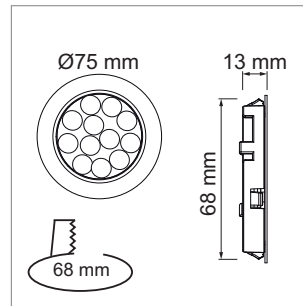

LED furniture lighting

LED light - Novara

Novara LED - Recessed spot light 12 volt DC

- Cable 150 mm with Jo-plug 1800 mm
- glass mat

| | finish | watt | light colour | lumen | angle |
|-------------|-----------------|-------|--------------|--------|-------|
| 76.19251.50 | bright chrome | 3.0 W | 5000 K | 205 lm | 120 ° |
| 76.19252.30 | stainless steel | 3.0 W | 3000 K | 205 lm | 120 ° |
| 76.19252.50 | stainless steel | 3.0 W | 5000 K | 205 lm | 120 ° |

i Order the power pack separately (page A-1.38), Controller (page A-1.46), Jo plug-in connection system (page A-1.38).

i Technical information and legend for icons (page A-1.79).