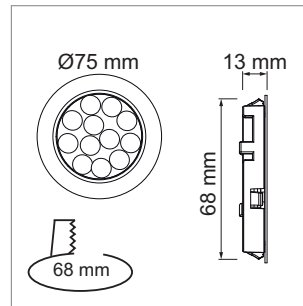

LED furniture lighting

LED light - Novara

Novara LED - Recessed spot light 12 volt DC

- Cable 150 mm with Jo-plug 1800 mm
- glass mat

| | finish | watt | light colour | lumen | angle |
|-------------|-----------------|-------|--------------|--------|-------|
| 76.19251.30 | bright chrome | 3.0 W | 3000 K | 205 lm | 120 ° |
| 76.19251.50 | bright chrome | 3.0 W | 5000 K | 205 lm | 120 ° |
| 76.19252.30 | stainless steel | 3.0 W | 3000 K | 205 lm | 120 ° |
| 76.19252.50 | stainless steel | 3.0 W | 5000 K | 205 lm | 120 ° |

i Order the power pack separately (page A-1.38), Controller (page A-1.46), Jo plug-in connection system (page A-1.38).

i Technical information and legend for icons (page A-1.79).