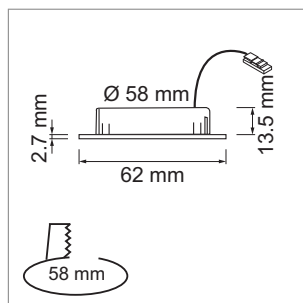

LED furniture lighting

LED light - Pinaro, Ribbo

Pinaro LED - Recessed spot light 12 volt DC

- glass: mat
- Cover: aluminum
- LED lighting insert can be changed at any stage
- Cable 2000 mm with Jo plug

	finish	watt	light colour	lumen
76.32546.30	alu anodized	2.0 W	3000 K	140 lm
76.32546.40	alu anodized	2.0 W	4000 K	140 lm

i Order the power pack separately (page A-1.38), Controller (page A-1.46), Jo plug-in connection system (page A-1.38).

Ribbo LED - Recessed spot light 12 volt DC

- glass: mat
- Cover: plastic
- Cable 2000 mm with Jo plug

i Order the power pack separately (page A-1.38), Controller (page A-1.46), Jo plug-in connection system (page A-1.38), Surface mount ring (page A-1.41).

i Technical information and legend for icons (page A-1.79).