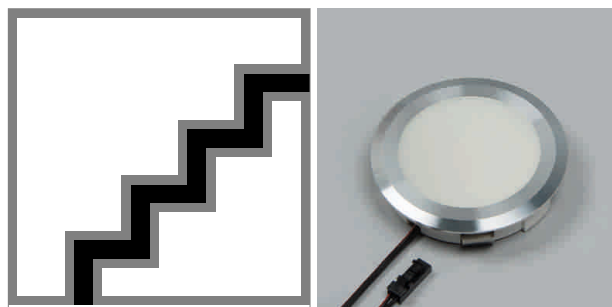

LED furniture lighting

LED light - Pinaro, Ribbo

Pinaro LED - Recessed spot light 12 volt DC

- ✓ glass: mat
- ✓ Cover: aluminum
- ✓ LED lighting insert can be changed at any stage
- ✓ Cable 2000 mm with Jo plug

	finish	watt	light colour	lumen
76.32546.30	alu anodized	2.0 W	3000 K	140 lm
76.32546.40	alu anodized	2.0 W	4000 K	140 lm

i Order the power pack separately (page A-1.38), Controller (page A-1.46), Jo plug-in connection system (page A-1.38).

Ribbo LED - Recessed spot light 12 volt DC

- ✓ glass: mat
- ✓ Cover: plastic
- ✓ Cable 2000 mm with Jo plug

	finish	watt	light colour	lumen
76.26430.03	bright chrome	2.7 W	3000 K	189 lm
76.26430.06	mat nickel	2.7 W	3000 K	189 lm
76.26430.11	white	2.7 W	3000 K	189 lm
76.26430.39	aluminum effect	2.7 W	3000 K	189 lm