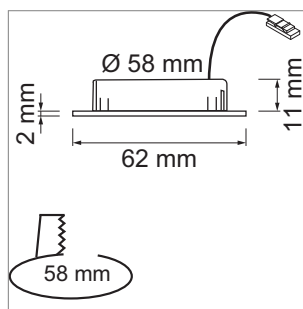

LED furniture lighting

LED light - Pinaro, Ribbo

Pinaro LED - Recessed spot light 12 volt DC

- glass: mat
- Cover: aluminum
- LED lighting insert can be changed at any stage
- Cable 2000 mm with Jo plug

	finish	watt	light colour	lumen
76.32546.30	alu anodized	2.0 W	3000 K	140 lm
76.32546.40	alu anodized	2.0 W	4000 K	140 lm

i Order the power pack separately (page A-1.38), Controller (page A-1.46), Jo plug-in connection system (page A-1.38).

Ribbo LED - Recessed spot light 12 volt DC

- glass: mat
- Cover: plastic
- Cable 2000 mm with Jo plug

i Order the power pack separately (page A-1.38), Controller (page A-1.46), Jo plug-in connection system (page A-1.38), Surface mount ring (page A-1.41).

i Technical information and legend for icons (page A-1.79).