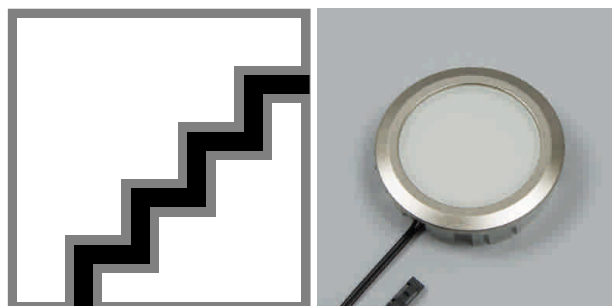

LED furniture lighting

LED light - Pinaro, Ribbo

Pinaro LED - Recessed spot light 12 volt DC

- ✓ glass: mat
- ✓ Cover: aluminum
- ✓ LED lighting insert can be changed at any stage
- ✓ Cable 2000 mm with Jo plug

	finish	watt	light colour	lumen
76.32546.30	alu anodized	2.0 W	3000 K	140 lm
76.32546.40	alu anodized	2.0 W	4000 K	140 lm

i Order the power pack separately (page A-1.38), Controller (page A-1.46), Jo plug-in connection system (page A-1.38).

Ribbo LED - Recessed spot light 12 volt DC

- ✓ glass: mat
- ✓ Cover: plastic
- ✓ Cable 2000 mm with Jo plug

	finish	watt	light colour	lumen
76.26430.03	bright chrome	2.7 W	3000 K	189 lm
76.26430.06	mat nickel	2.7 W	3000 K	189 lm
76.26430.11	white	2.7 W	3000 K	189 lm
76.26430.39	aluminum effect	2.7 W	3000 K	189 lm