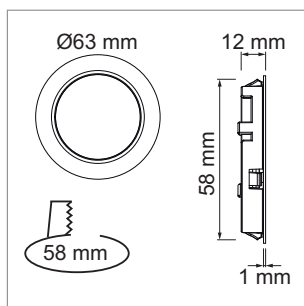

LED furniture lighting

LED light - Mino, Moon, Syno

Mino LED - Recessed spot light 12 volt DC

- glass: clear
- Cover: aluminum
- Cable 50 mm, extension cable 2000 mm with Jo plug

	finish	watt	light colour	lumen
76.32529.30	stainless steel	3.8 W	3000 K	280 lm
76.32529.40	stainless steel	3.8 W	4000 K	280 lm

i Order the power pack separately (page A-1.38), Controller (page A-1.46), Jo plug-in connection system (page A-1.38).

Moon LED - Recessed spot light 12 Volt DC

- glass: mat
- Cover: plastic
- Cable 150 mm with Jo-plug 1800 mm

Syno LED - Recessed spot light 12 Volt DC

- glass: clear
- Cover: aluminum
- Cable 1800 mm with Jo plug

	finish	watt	light colour	lumen
76.19260.30	stainless steel	2.9 W	3000 K	200 lm
76.19260.40	stainless steel	2.9 W	4000 K	200 lm