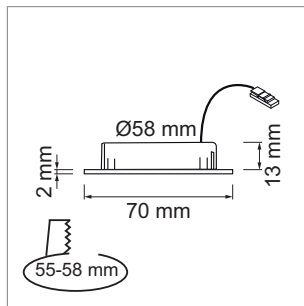

LED furniture lighting

LED light - Mino, Moon, Syno

Mino LED - Recessed spot light 12 volt DC

- glass: clear
- Cover: aluminum
- Cable 50 mm, extension cable 2000 mm with Jo plug

	finish	watt	light colour	lumen
76.32529.30	stainless steel	3.8 W	3000 K	280 lm
76.32529.40	stainless steel	3.8 W	4000 K	280 lm

i Order the power pack separately (page A-1.38), Controller (page A-1.46), Jo plug-in connection system (page A-1.38).

Moon LED - Recessed spot light 12 Volt DC

- glass: mat
- Cover: plastic
- Cable 150 mm with Jo-plug 1800 mm

	finish	watt	light colour	lumen
76.19258.30	stainless steel	3.0 W	3000 K	159 lm
76.19258.40	stainless steel	3.0 W	4000 K	159 lm

i Order power pack separately (page A-1.38), Controller (page A-1.46), Jo plug-in connection system (page A-1.38).

Syno LED - Recessed spot light 12 Volt DC

- glass: clear
- Cover: aluminum
- Cable 1800 mm with Jo plug

	finish	watt	light colour	lumen
76.19260.30	stainless steel	2.9 W	3000 K	200 lm
76.19260.40	stainless steel	2.9 W	4000 K	200 lm