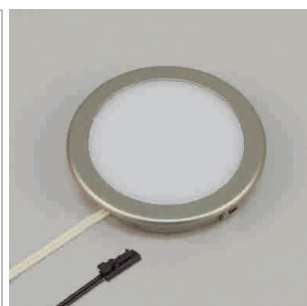

LED furniture lighting

LED light - Mino, Moon, Syno

Mino LED - Recessed spot light 12 volt DC

- glass: clear
- Cover: aluminum
- Cable 50 mm, extension cable 2000 mm with Jo plug

	finish	watt	light colour	lumen
76.32529.30	stainless steel	3.8 W	3000 K	280 lm
76.32529.40	stainless steel	3.8 W	4000 K	280 lm

i Order the power pack separately (page A-1.38), Controller (page A-1.46), Jo plug-in connection system (page A-1.38).

Moon LED - Recessed spot light 12 Volt DC

- glass: mat
- Cover: plastic
- Cable 150 mm with Jo-plug 1800 mm

	finish	watt	light colour	lumen
76.19258.30	stainless steel	3.0 W	3000 K	159 lm
76.19258.40	stainless steel	3.0 W	4000 K	159 lm

i Order power pack separately (page A-1.38), Controller (page A-1.46), Jo plug-in connection system (page A-1.38).

Syno LED - Recessed spot light 12 Volt DC

- glass: clear
- Cover: aluminum
- Cable 1800 mm with Jo plug

	finish	watt	light colour	lumen
76.19260.30	stainless steel	2.9 W	3000 K	200 lm
76.19260.40	stainless steel	2.9 W	4000 K	200 lm