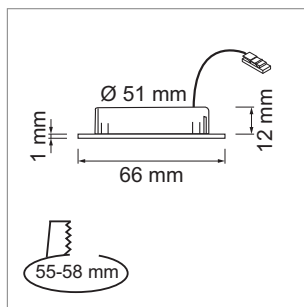

LED furniture lighting

LED light - Mino, Moon, Syno

Mino LED - Recessed spot light 12 volt DC

- glass: clear
- Cover: aluminum
- Cable 50 mm, extension cable 2000 mm with Jo plug

	finish	watt	light colour	lumen
76.32529.30	stainless steel	3.8 W	3000 K	280 lm
76.32529.40	stainless steel	3.8 W	4000 K	280 lm

i Order the power pack separately (page A-1.38), Controller (page A-1.46), Jo plug-in connection system (page A-1.38).

Moon LED - Recessed spot light 12 Volt DC

- glass: mat
- Cover: plastic
- Cable 150 mm with Jo-plug 1800 mm

	finish	watt	light colour	lumen
76.19258.30	stainless steel	3.0 W	3000 K	159 lm
76.19258.40	stainless steel	3.0 W	4000 K	159 lm

i Order power pack separately (page A-1.38), Controller (page A-1.46), Jo plug-in connection system (page A-1.38).

Syno LED - Recessed spot light 12 Volt DC

- glass: clear
- Cover: aluminum
- Cable 1800 mm with Jo plug

	finish	watt	light colour	lumen
76.19260.30	stainless steel	2.9 W	3000 K	200 lm
76.19260.40	stainless steel	2.9 W	4000 K	200 lm