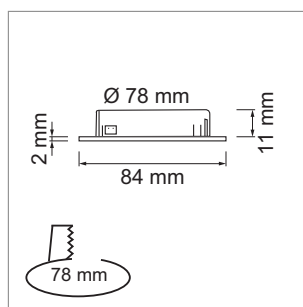

### Novara LED - Recessed spot light 12 V DC

- Cable 150 mm with Jo-plug 1800 mm
- glass mat

	finish	watt	light colour	lumen	angle
76.19251.30	bright chrome	3.0 W	3000 K	205 lm	120 °
76.19251.50	bright chrome	3.0 W	5000 K	205 lm	120 °
76.19252.30	stainless steel	3.0 W	3000 K	205 lm	120 °
76.19252.50	stainless steel	3.0 W	5000 K	205 lm	120 °

### Blanco 78 LED - Recessed spot light 500 mA

- Light casing with integrated plug connector
- Cable 2000 mm with Jo male plug
- glass mat

	finish	watt	light colour	lumen	angle
76.32536.30	aluminum	3.0 W	3000K	240 lm	120 °
76.32536.40	aluminum	3.0 W	4000K	255 lm	120 °

### Mabu LED - Recessed spot light 230 V

- Cable 2000 mm with Lin HV male plug
- glass mat

	finish	watt	light colour	lumen	angle
76.32531.40	alu colour	4.8 W	4000 K	420 lm	120 °

**i** Accessories Lin plug-in connection system (page A-1.39).

### Mabu 78 - Recessed spot light 230 V

- Cable 2000 mm with Lin male plug
- glass mat

	finish	watt	light colour	lumen	angle
76.32540.30	stainless steel	6.5 W	3000 K	380 lm	120 °
76.32540.40	stainless steel	6.5 W	4000 K	380 lm	120 °