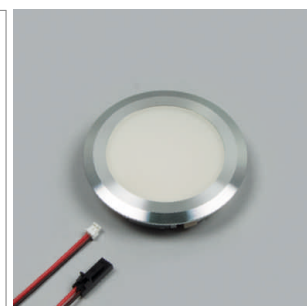

## LED light - Mesa 58, Blanco 58

### Mesa 58 - Recessed spot light 12 volt DC

- glass: mat
- Cover: stainless steel
- Cable 50 mm, extension cable 2000 mm with Jo plug

	finish	watt	light colour	lumen
76.32528.30	stainless steel	3.6 W	3000 K	250 lm
76.32528.40	stainless steel	3.6 W	4000 K	250 lm
76.32667.30	black	3.6 W	3000 K	250 lm
76.32667.40	black	3.6 W	4000 K	250 lm
76.32668.30	white	3.6 W	3000 K	250 lm
76.32668.40	white	3.6 W	4000 K	250 lm

### Blanco 58 LED - Recessed spot light 350 mA

- glass: mat
- Cover: aluminum
- Cable 2000 mm with Jo male plug
- Light casing with integrated plug connector

	finish	watt	light colour	lumen
76.32535.30	alu anodized	2.0 W	3000 K	160 lm
76.32535.40	alu anodized	2.0 W	4000 K	170 lm