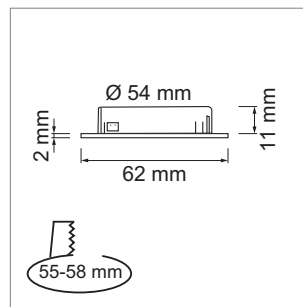

LED furniture lighting  
**LED light - Mesa, Blanco 58, Twix**

**Mesa - Recessed spot light 12 volt DC**

- glass: mat
- Cover: stainless steel
- Cable 50 mm, extension cable 2000 mm with Jo plug

	finish	watt	light colour	lumen
76.32528.30	stainless steel	3.6 W	3000 K	250 lm
76.32528.40	stainless steel	3.6 W	4000 K	250 lm

**i** Order the power pack separately (page A-1.38), Controller (page A-1.46), Jo plug-in connection system (page A-1.38).

**Blanco 58 LED - Recessed spot light 350 mA**

- glass: mat
- Cover: aluminum
- Cable 2000 mm with Jo male plug
- Light casing with integrated plug connector

**Twix - LED - Recessed spot light 12 volt DC**

- glass: mat
- Cover: aluminum
- Cable 50 mm, extension cable 2000 mm with Jo plug

	finish	watt	light colour	lumen
76.23222.30	alu anodized	1.5 W	3000 K	105 lm