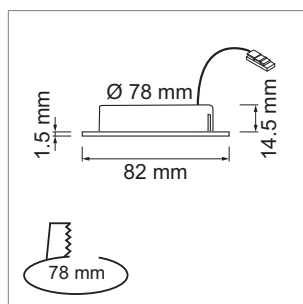

Mabu LED - Recessed spot light 230 V

- Cable 2000 mm with Lin HV male plug
- glass mat

	finish	watt	light colour	lumen	angle
76.32531.40	alu colour	4.8 W	4000 K	420 lm	120 °