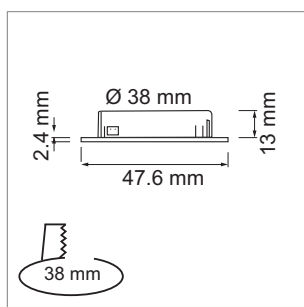

LED furniture lighting

LED light - Mesa, Blanco 58, Twix

Mesa - Recessed spot light 12 volt DC

- glass: mat
- Cover: stainless steel
- Cable 50 mm, extension cable 2000 mm with Jo plug

	finish	watt	light colour	lumen
76.32528.30	stainless steel	3.6 W	3000 K	250 lm
76.32528.40	stainless steel	3.6 W	4000 K	250 lm

i Order the power pack separately (page A-1.38), Controller (page A-1.46), Jo plug-in connection system (page A-1.38).

Blanco 58 LED - Recessed spot light 350 mA

- glass: mat
- Cover: aluminum
- Cable 2000 mm with Jo male plug
- Light casing with integrated plug connector

Twix - LED - Recessed spot light 12 volt DC

- glass: mat
- Cover: aluminum
- Cable 50 mm, extension cable 2000 mm with Jo plug

	finish	watt	light colour	lumen
76.23222.30	alu anodized	1.5 W	3000 K	105 lm