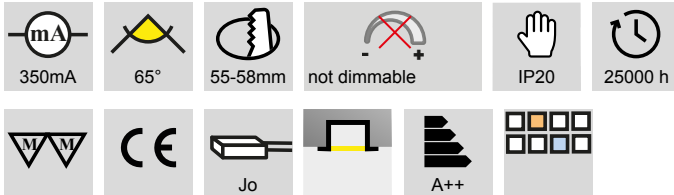

LED furniture lighting  
**LED light - Mesa, Blanco 58, Twix**

**Mesa - Recessed spot light 12 volt DC**

- glass: mat
- Cover: stainless steel
- Cable 50 mm, extension cable 2000 mm with Jo plug

	finish	watt	light colour	lumen
76.32528.30	stainless steel	3.6 W	3000 K	250 lm
76.32528.40	stainless steel	3.6 W	4000 K	250 lm

**i** Order the power pack separately (page A-1.38), Controller (page A-1.46), Jo plug-in connection system (page A-1.38).

**Blanco 58 LED - Recessed spot light 350 mA**

- glass: mat
- Cover: aluminum
- Cable 2000 mm with Jo male plug
- Light casing with integrated plug connector

	finish	watt	light colour	lumen
76.32535.30	alu anodized	2.0 W	3000 K	160 lm
76.32535.40	alu anodized	2.0 W	4000 K	170 lm

**i** Order Blanco 58 power pack separately (page A-1.37), Jo plug-in connection system (page A-1.38).

**Twix - LED - Recessed spot light 12 volt DC**

- glass: mat
- Cover: aluminum
- Cable 50 mm, extension cable 2000 mm with Jo plug

	finish	watt	light colour	lumen
76.23222.30	alu anodized	1.5 W	3000 K	105 lm