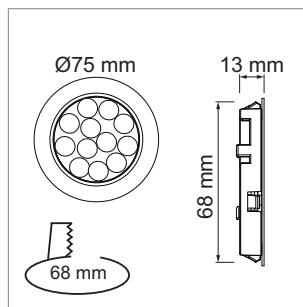

### Novara LED - Recessed spot light 12 V DC

- Cable 150 mm with Jo-plug 1800 mm
- glass mat

	finish	watt	light colour	lumen	angle
76.19251.30	bright chrome	3.0 W	3000 K	205 lm	120 °
76.19251.50	bright chrome	3.0 W	5000 K	205 lm	120 °
76.19252.30	stainless steel	3.0 W	3000 K	205 lm	120 °
76.19252.50	stainless steel	3.0 W	5000 K	205 lm	120 °

### Blanco 78 LED - Recessed spot light 500 mA

- Light casing with integrated plug connector
- Cable 2000 mm with Jo male plug
- glass mat

	finish	watt	light colour	lumen	angle
76.32536.30	aluminum	3.0 W	3000K	240 lm	120 °
76.32536.40	aluminum	3.0 W	4000K	255 lm	120 °

### Mabu LED - Recessed spot light 230 V

- Cable 2000 mm with Lin HV male plug
- glass mat

	finish	watt	light colour	lumen	angle
76.32531.40	alu colour	4.8 W	4000 K	420 lm	120 °

**i** Accessories Lin plug-in connection system (page A-1.39).

### Mabu 78 - Recessed spot light 230 V

- Cable 2000 mm with Lin male plug
- glass mat

	finish	watt	light colour	lumen	angle
76.32540.30	stainless steel	6.5 W	3000 K	380 lm	120 °
76.32540.40	stainless steel	6.5 W	4000 K	380 lm	120 °