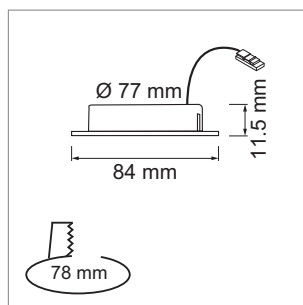

### Novara LED - Recessed spot light 12 V DC

- Cable 150 mm with Jo-plug 1800 mm
- glass mat

	finish	watt	light colour	lumen	angle
76.19251.30	bright chrome	3.0 W	3000 K	205 lm	120 °
76.19251.50	bright chrome	3.0 W	5000 K	205 lm	120 °
76.19252.30	stainless steel	3.0 W	3000 K	205 lm	120 °
76.19252.50	stainless steel	3.0 W	5000 K	205 lm	120 °

### Blanco 78 LED - Recessed spot light 500 mA

- Light casing with integrated plug connector
- Cable 2000 mm with Jo male plug
- glass mat

	finish	watt	light colour	lumen	angle
76.32536.30	aluminum	3.0 W	3000K	240 lm	120 °
76.32536.40	aluminum	3.0 W	4000K	255 lm	120 °

### Mabu LED - Recessed spot light 230 V

- Cable 2000 mm with Lin HV male plug
- glass mat

	finish	watt	light colour	lumen	angle
76.32531.40	alu colour	4.8 W	4000 K	420 lm	120 °

**i** Accessories Lin plug-in connection system (page A-1.39).

### Mabu 78 - Recessed spot light 230 V

- Cable 2000 mm with Lin male plug
- glass mat

	finish	watt	light colour	lumen	angle
76.32540.30	stainless steel	6.5 W	3000 K	380 lm	120 °
76.32540.40	stainless steel	6.5 W	4000 K	380 lm	120 °