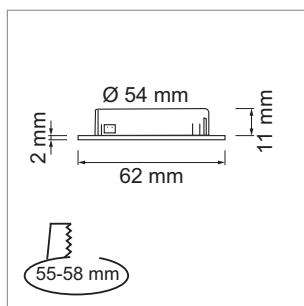

LED furniture lighting

LED light - Mesa, Blanco 58, Twix

Mesa - Recessed spot light 12 volt DC

- glass: mat
- Cover: stainless steel
- Cable 50 mm, extension cable 2000 mm with Jo plug

	finish	watt	light colour	lumen
76.32528.30	stainless steel	3.6 W	3000 K	250 lm
76.32528.40	stainless steel	3.6 W	4000 K	250 lm

i Order the power pack separately (page A-1.38), Controller (page A-1.46), Jo plug-in connection system (page A-1.38).

Blanco 58 LED - Recessed spot light 350 mA

- glass: mat
- Cover: aluminum
- Cable 2000 mm with Jo male plug
- Light casing with integrated plug connector

Twix - LED - Recessed spot light 12 volt DC

- glass: mat
- Cover: aluminum
- Cable 50 mm, extension cable 2000 mm with Jo plug

	finish	watt	light colour	lumen
76.23222.30	alu anodized	1.5 W	3000 K	105 lm