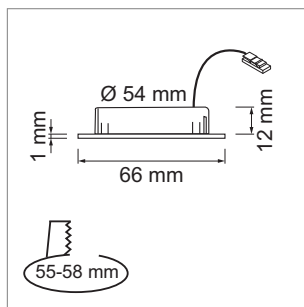

LED furniture lighting

LED light - Mesa, Blanco 58, Twix

Mesa - Recessed spot light 12 volt DC

- glass: mat
- Cover: stainless steel
- Cable 50 mm, extension cable 2000 mm with Jo plug

	finish	watt	light colour	lumen
76.32528.30	stainless steel	3.6 W	3000 K	250 lm
76.32528.40	stainless steel	3.6 W	4000 K	250 lm

i Order the power pack separately (page A-1.38), Controller (page A-1.46), Jo plug-in connection system (page A-1.38).

Blanco 58 LED - Recessed spot light 350 mA

- glass: mat
- Cover: aluminum
- Cable 2000 mm with Jo male plug
- Light casing with integrated plug connector

	finish	watt	light colour	lumen
76.32535.30	alu anodized	2.0 W	3000 K	160 lm
76.32535.40	alu anodized	2.0 W	4000 K	170 lm

i Order Blanco 58 power pack separately (page A-1.37), Jo plug-in connection system (page A-1.38).

Twix - LED - Recessed spot light 12 volt DC

- glass: mat
- Cover: aluminum
- Cable 50 mm, extension cable 2000 mm with Jo plug

	finish	watt	light colour	lumen
76.23222.30	alu anodized	1.5 W	3000 K	105 lm