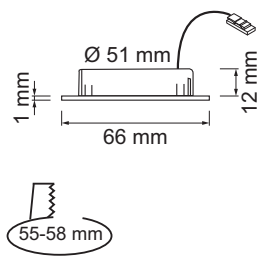

### Mesa 58 - Recessed spot light 12 volt DC

- glass: mat
- Cover: stainless steel
- Cable 50 mm, extension cable 2000 mm with Jo plug

	finish	watt	light colour	lumen
76.32528.30	stainless steel	3.6 W	3000 K	250 lm
76.32528.40	stainless steel	3.6 W	4000 K	250 lm
76.32667.30	black	3.6 W	3000 K	250 lm
76.32667.40	black	3.6 W	4000 K	250 lm
76.32668.30	white	3.6 W	3000 K	250 lm
76.32668.40	white	3.6 W	4000 K	250 lm

### Blanco 58 LED - Recessed spot light 350 mA

- glass: mat
- Cover: aluminum
- Cable 2000 mm with Jo male plug
- Light casing with integrated plug connector

	finish	watt	light colour	lumen
76.32535.30	alu anodized	2.0 W	3000 K	160 lm
76.32535.40	alu anodized	2.0 W	4000 K	170 lm