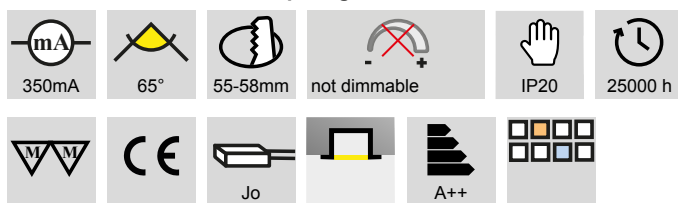

## LED light - Mesa 58, Blanco 58

### Mesa 58 - Recessed spot light 12 volt DC

- glass: mat
- Cover: stainless steel
- Cable 50 mm, extension cable 2000 mm with Jo plug

	finish	watt	light colour	lumen
76.32528.30	stainless steel	3.6 W	3000 K	250 lm
76.32528.40	stainless steel	3.6 W	4000 K	250 lm
76.32667.30	black	3.6 W	3000 K	250 lm
76.32667.40	black	3.6 W	4000 K	250 lm
76.32668.30	white	3.6 W	3000 K	250 lm
76.32668.40	white	3.6 W	4000 K	250 lm

### Blanco 58 LED - Recessed spot light 350 mA

- glass: mat
- Cover: aluminum
- Cable 2000 mm with Jo male plug
- Light casing with integrated plug connector

	finish	watt	light colour	lumen
76.32535.30	alu anodized	2.0 W	3000 K	160 lm
76.32535.40	alu anodized	2.0 W	4000 K	170 lm