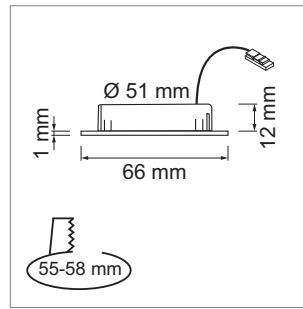

LED furniture lighting  
**LED light - Mesa, Blanco 58, Twix**

**Mesa - Recessed spot light 12 volt DC**

- glass: mat
- Cover: stainless steel
- Cable 50 mm, extension cable 2000 mm with Jo plug

	finish	watt	light colour	lumen
76.32528.30	stainless steel	3.6 W	3000 K	250 lm
76.32528.40	stainless steel	3.6 W	4000 K	250 lm

**i** Order the power pack separately (page A-1.38), Controller (page A-1.46), Jo plug-in connection system (page A-1.38).

**Blanco 58 LED - Recessed spot light 350 mA**

- glass: mat
- Cover: aluminum
- Cable 2000 mm with Jo male plug
- Light casing with integrated plug connector

	finish	watt	light colour	lumen
76.32535.30	alu anodized	2.0 W	3000 K	160 lm
76.32535.40	alu anodized	2.0 W	4000 K	170 lm

**i** Order Blanco 58 power pack separately (page A-1.37), Jo plug-in connection system (page A-1.38).

**Twix - LED - Recessed spot light 12 volt DC**

- glass: mat
- Cover: aluminum
- Cable 50 mm, extension cable 2000 mm with Jo plug

	finish	watt	light colour	lumen
76.23222.30	alu anodized	1.5 W	3000 K	105 lm