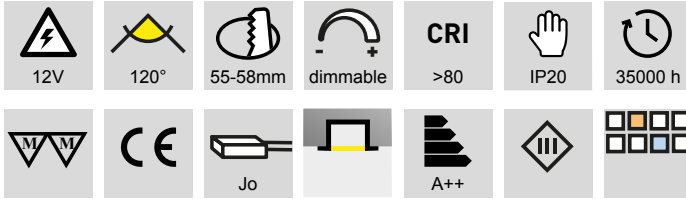

LED furniture lighting  
**LED light - Mesa, Blanco 58, Twix**

**Mesa - Recessed spot light 12 volt DC**

- glass: mat
- Cover: stainless steel
- Cable 50 mm, extension cable 2000 mm with Jo plug

	finish	watt	light colour	lumen
76.32528.30	stainless steel	3.6 W	3000 K	250 lm
76.32528.40	stainless steel	3.6 W	4000 K	250 lm

**i** Order the power pack separately (page A-1.38), Controller (page A-1.46), Jo plug-in connection system (page A-1.38).

**Blanco 58 LED - Recessed spot light 350 mA**

- glass: mat
- Cover: aluminum
- Cable 2000 mm with Jo male plug
- Light casing with integrated plug connector

	finish	watt	light colour	lumen
76.32535.30	alu anodized	2.0 W	3000 K	160 lm
76.32535.40	alu anodized	2.0 W	4000 K	170 lm

**i** Order Blanco 58 power pack separately (page A-1.37), Jo plug-in connection system (page A-1.38).