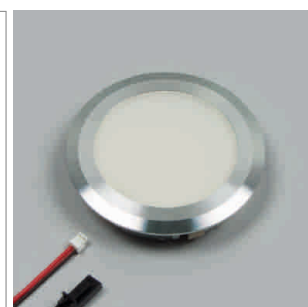

### Novara LED - Recessed spot light 12 V DC

- Cable 150 mm with Jo-plug 1800 mm
- glass mat

	finish	watt	light colour	lumen	angle
76.19251.30	bright chrome	3.0 W	3000 K	205 lm	120 °
76.19251.50	bright chrome	3.0 W	5000 K	205 lm	120 °
76.19252.30	stainless steel	3.0 W	3000 K	205 lm	120 °
76.19252.50	stainless steel	3.0 W	5000 K	205 lm	120 °

### Blanco 78 LED - Recessed spot light 500 mA

- Light casing with integrated plug connector
- Cable 2000 mm with Jo male plug
- glass mat

	finish	watt	light colour	lumen	angle
76.32536.30	aluminum	3.0 W	3000K	240 lm	120 °
76.32536.40	aluminum	3.0 W	4000K	255 lm	120 °