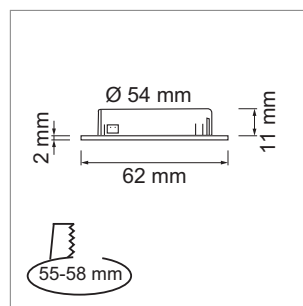

### Mesa 58 - Recessed spot light 12 volt DC

- glass: mat
- Cover: stainless steel
- Cable 50 mm, extension cable 2000 mm with Jo plug

	finish	watt	light colour	lumen
76.32528.30	stainless steel	3.6 W	3000 K	250 lm
76.32528.40	stainless steel	3.6 W	4000 K	250 lm
76.32667.30	black	3.6 W	3000 K	250 lm
76.32667.40	black	3.6 W	4000 K	250 lm
76.32668.30	white	3.6 W	3000 K	250 lm
76.32668.40	white	3.6 W	4000 K	250 lm

### Blanco 58 LED - Recessed spot light 350 mA

- glass: mat
- Cover: aluminum
- Cable 2000 mm with Jo male plug
- Light casing with integrated plug connector

	finish	watt	light colour	lumen
76.32535.30	alu anodized	2.0 W	3000 K	160 lm
76.32535.40	alu anodized	2.0 W	4000 K	170 lm