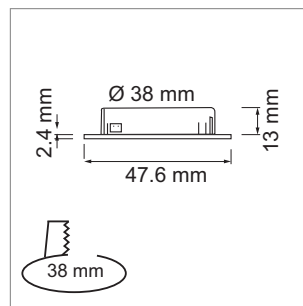

LED furniture lighting  
**LED light - Mesa, Blanco 58, Twix**

**Mesa - Recessed spot light 12 volt DC**

- glass: mat
- Cover: stainless steel
- Cable 50 mm, extension cable 2000 mm with Jo plug

	finish	watt	light colour	lumen
76.32528.30	stainless steel	3.6 W	3000 K	250 lm
76.32528.40	stainless steel	3.6 W	4000 K	250 lm

**i** Order the power pack separately (page A-1.38), Controller (page A-1.46), Jo plug-in connection system (page A-1.38).

**Blanco 58 LED - Recessed spot light 350 mA**

- glass: mat
- Cover: aluminum
- Cable 2000 mm with Jo male plug
- Light casing with integrated plug connector

	finish	watt	light colour	lumen
76.32535.30	alu anodized	2.0 W	3000 K	160 lm
76.32535.40	alu anodized	2.0 W	4000 K	170 lm

**i** Order Blanco 58 power pack separately (page A-1.37), Jo plug-in connection system (page A-1.38).

**Twix - LED - Recessed spot light 12 volt DC**

- glass: mat
- Cover: aluminum
- Cable 50 mm, extension cable 2000 mm with Jo plug

	finish	watt	light colour	lumen
76.23222.30	alu anodized	1.5 W	3000 K	105 lm