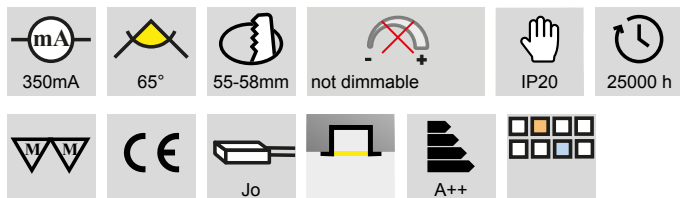

LED furniture lighting

LED light - Mesa, Blanco 58, Twix

Mesa - Recessed spot light 12 volt DC

- glass: mat
- Cover: stainless steel
- Cable 50 mm, extension cable 2000 mm with Jo plug

	finish	watt	light colour	lumen
76.32528.30	stainless steel	3.6 W	3000 K	250 lm
76.32528.40	stainless steel	3.6 W	4000 K	250 lm

i Order the power pack separately (page A-1.38), Controller (page A-1.46), Jo plug-in connection system (page A-1.38).

Blanco 58 LED - Recessed spot light 350 mA

- glass: mat
- Cover: aluminum
- Cable 2000 mm with Jo male plug
- Light casing with integrated plug connector

	finish	watt	light colour	lumen
76.32535.30	alu anodized	2.0 W	3000 K	160 lm
76.32535.40	alu anodized	2.0 W	4000 K	170 lm

i Order Blanco 58 power pack separately (page A-1.37), Jo plug-in connection system (page A-1.38).

Twix - LED - Recessed spot light 12 volt DC

- glass: mat
- Cover: aluminum
- Cable 50 mm, extension cable 2000 mm with Jo plug

	finish	watt	light colour	lumen
76.23222.30	alu anodized	1.5 W	3000 K	105 lm