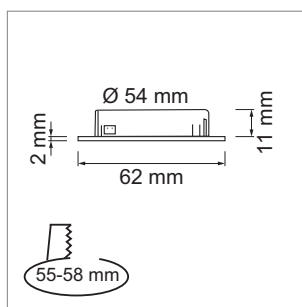

### Twix - LED - Recessed spot light 12 V DC

- glass: mat
- Cover: plastic
- Cable 50 mm, extension cable 2000 mm with Jo plug

	finish	watt	light colour	lumen
76.23222.30	alu anodized	1.5 W	3000 K	105 lm

### Blanco 58 LED - Recessed spot light 350 mA

- glass: mat
- Cover: aluminum
- Cable 2000 mm with Jo male plug
- Light casing with integrated plug connector

	finish	watt	light colour	lumen
76.32535.30	alu anodized	2.0 W	3000K	160 lm
76.32535.40	alu anodized	2.0 W	4000K	170 lm

### Mesa - Recessed spot light 12 V DC

- glass: mat
- Cover: stainless steel
- Cable 50 mm, extension cable 2000 mm with Jo plug

	finish	watt	light colour	lumen
76.32528.30	stainless steel	3.6 W	3000 K	250 lm
76.32528.40	stainless steel	3.6 W	4000 K	250 lm