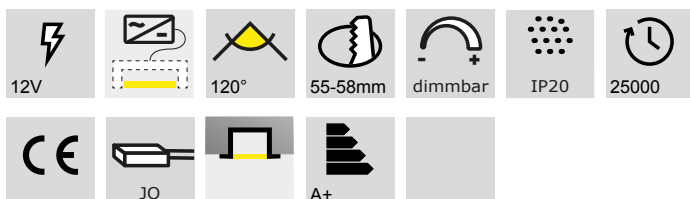

Mesa - Recessed spot light 12 V DC

- glass: mat
- Cover: stainless steel
- Cable 50 mm, extension cable 2000 mm with Jo plug

	finish	watt	light colour	lumen
76.32528.30	stainless steel	3.6 W	3000 K	250 lm
76.32528.40	stainless steel	3.6 W	4000 K	250 lm