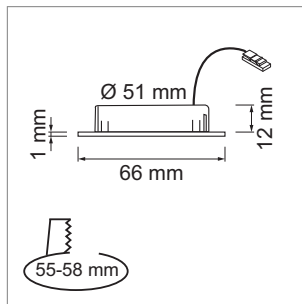

### Twix - LED - Recessed spot light 12 V DC

- glass: mat
- Cover: plastic
- Cable 50 mm, extension cable 2000 mm with Jo plug

	finish	watt	light colour	lumen
76.23222.30	alu anodized	1.5 W	3000 K	105 lm

### Blanco 58 LED - Recessed spot light 350 mA

- glass: mat
- Cover: aluminum
- Cable 2000 mm with Jo male plug
- Light casing with integrated plug connector

	finish	watt	light colour	lumen
76.32535.30	alu anodized	2.0 W	3000K	160 lm
76.32535.40	alu anodized	2.0 W	4000K	170 lm

### Mesa - Recessed spot light 12 V DC

- glass: mat
- Cover: stainless steel
- Cable 50 mm, extension cable 2000 mm with Jo plug

	finish	watt	light colour	lumen
76.32528.30	stainless steel	3.6 W	3000 K	250 lm
76.32528.40	stainless steel	3.6 W	4000 K	250 lm