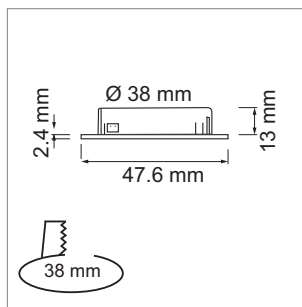

### Twix - LED - Recessed spot light 12 V DC

- glass: mat
- Cover: plastic
- Cable 50 mm, extension cable 2000 mm with Jo plug

	finish	watt	light colour	lumen
76.23222.30	alu anodized	1.5 W	3000 K	105 lm

### Blanco 58 LED - Recessed spot light 350 mA

- glass: mat
- Cover: aluminum
- Cable 2000 mm with Jo male plug
- Light casing with integrated plug connector

	finish	watt	light colour	lumen
76.32535.30	alu anodized	2.0 W	3000K	160 lm
76.32535.40	alu anodized	2.0 W	4000K	170 lm

### Mesa - Recessed spot light 12 V DC

- glass: mat
- Cover: stainless steel
- Cable 50 mm, extension cable 2000 mm with Jo plug

	finish	watt	light colour	lumen
76.32528.30	stainless steel	3.6 W	3000 K	250 lm
76.32528.40	stainless steel	3.6 W	4000 K	250 lm