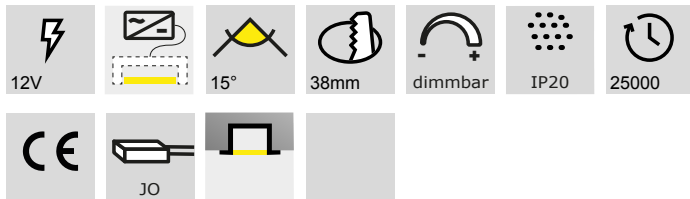

LED furniture lighting

LED light - Twix, Blanco 58, Mesa

Twix - LED - Recessed spot light 12 V DC

- glass: mat
- Cover: plastic
- Cable 50 mm, extension cable 2000 mm with Jo plug

	finish	watt	light colour	lumen
76.23222.30	alu anodized	1.5 W	3000 K	105 lm