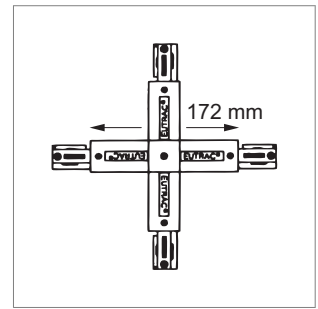

## 3-phase bar system

### 3PH - X-connector 230 V/16 A

- with supplier
- looping on site

	finish	angle
79.05019.11	white	X
79.05019.29	black	X

### 3PH - Flexible connector 230 V/16 A

- without supplier

	finish	angle
79.05020.11	white	flexible
79.05020.29	black	flexible

### 3PH - Dashpot with canopy

	finish	length	application
79.05023.11	white	600 mm	for mounting bracket
79.05023.29	black	600 mm	for mounting bracket
79.05024.11	white	1200 mm	for mounting bracket
79.05024.29	black	1200 mm	for mounting bracket