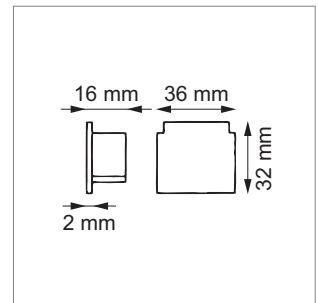

3PH - End cap

	finish
79.05021.11	white
79.05021.29	black

3PH - Mounting bracket

	finish	finish	
79.05022.11	white	for rod	Suspension and rope swing
79.05022.29	black	for rod	Suspension and rope swing