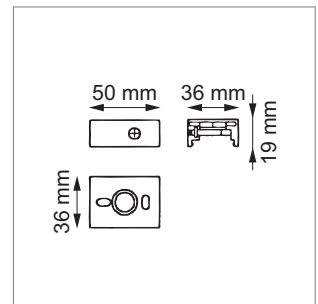

### 3PH - Flexible connector 230 V/16 A

- without supplier

	finish	angle
79.05020.11	white	flexible
79.05020.29	black	flexible

### 3PH - Dashpot with canopy

	finish	length	application
79.05023.11	white	600 mm	for mounting bracket
79.05023.29	black	600 mm	for mounting bracket
79.05024.11	white	1200 mm	for mounting bracket
79.05024.29	black	1200 mm	for mounting bracket