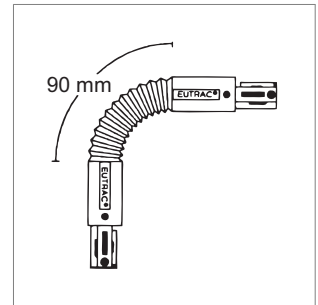

### 3PH - X-connector 230 V/16 A

- with supplier
- looping on site

	finish	angle
79.05019.11	white	X
79.05019.29	black	X

### 3PH - Flexible connector 230 V/16 A

- without supplier

	finish	angle
79.05020.11	white	flexible
79.05020.29	black	flexible