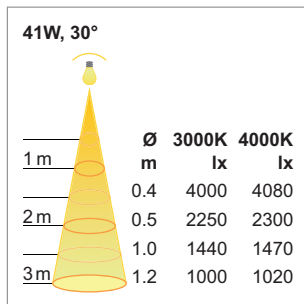

LED industrial and room lighting

Ceiling LED lights - S200, S204, S206

S202 Light - Recessed ceiling LED light 230 W

- Ambient and function light white
- dimmable with controller 1-10 volt
- protection class: IP54
- outside dimension (Ø): 140 mm
- installation measures (Ø/d): 134 mm x 150 mm
- System warranty: 60 months

| | finish | watt | light colour | lumen | Index Ra | angle |
|-------------|--------|------|--------------|---------|----------|-------|
| 76.34521.30 | white | 20 W | 3000 K | 1470 lm | >80 | 30 ° |
| 76.34522.30 | white | 20 W | 3000 K | 1470 lm | >80 | 60 ° |
| 76.34521.40 | white | 20 W | 4000 K | 1500 lm | >80 | 30 ° |
| 76.34522.40 | white | 20 W | 4000 K | 1500 lm | >80 | 60 ° |

S204 Light - Recessed ceiling LED light 230 W

| | finish | watt | light colour | lumen | Index Ra | angle |
|-------------|--------|------|--------------|---------|----------|-------|
| 76.34523.30 | white | 31 W | 3000 K | 1940 lm | 1940 lm | 10 ° |
| 76.34524.30 | white | 31 W | 3000 K | 1940 lm | 1940 lm | 30 ° |
| 76.34525.30 | white | 31 W | 3000 K | 1940 lm | 1940 lm | 60 ° |
| 76.34523.40 | white | 31 W | 4000 K | 1980 lm | 1980 lm | 10 ° |
| 76.34524.40 | white | 31 W | 4000 K | 1980 lm | 1980 lm | 30 ° |
| 76.34525.40 | white | 31 W | 4000 K | 1980 lm | 1980 lm | 60 ° |

S206 Light - Recessed ceiling LED light 230 W

| | finish | watt | light colour | lumen | Index Ra | angle |
|-------------|--------|------|--------------|---------|----------|-------|
| 76.34526.30 | white | 41 W | 3000 K | 3050 lm | 3050 lm | 20 ° |
| 76.34527.30 | white | 41 W | 3000 K | 3050 lm | 3050 lm | 30 ° |
| 76.34528.30 | white | 41 W | 3000 K | 3050 lm | 3050 lm | 60 ° |
| 76.34526.40 | white | 41 W | 4000 K | 3100 lm | 3100 lm | 20 ° |
| 76.34527.40 | white | 41 W | 4000 K | 3100 lm | 3100 lm | 30 ° |
| 76.34528.40 | white | 41 W | 4000 K | 3100 lm | 3100 lm | 60 ° |