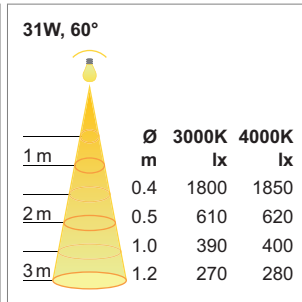

LED industrial and room lighting

Ceiling LED lights - S200, S204, S206

S202 Light - Recessed ceiling LED light 230 W

- Ambient and function light white
- dimmable with controller 1-10 volt
- protection class: IP54
- outside dimension (Ø): 140 mm
- installation measures (Ø/d): 134 mm x 150 mm
- System warranty: 60 months

| | finish | watt | light colour | lumen | Index Ra | angle |
|-------------|--------|------|--------------|---------|----------|-------|
| 76.34521.30 | white | 20 W | 3000 K | 1470 lm | >80 | 30 ° |
| 76.34522.30 | white | 20 W | 3000 K | 1470 lm | >80 | 60 ° |
| 76.34521.40 | white | 20 W | 4000 K | 1500 lm | >80 | 30 ° |
| 76.34522.40 | white | 20 W | 4000 K | 1500 lm | >80 | 60 ° |

S204 Light - Recessed ceiling LED light 230 W

| | finish | watt | light colour | lumen | Index Ra | angle |
|-------------|--------|------|--------------|---------|----------|-------|
| 76.34523.30 | white | 31 W | 3000 K | 1940 lm | 1940 lm | 10 ° |
| 76.34524.30 | white | 31 W | 3000 K | 1940 lm | 1940 lm | 30 ° |
| 76.34525.30 | white | 31 W | 3000 K | 1940 lm | 1940 lm | 60 ° |
| 76.34523.40 | white | 31 W | 4000 K | 1980 lm | 1980 lm | 10 ° |
| 76.34524.40 | white | 31 W | 4000 K | 1980 lm | 1980 lm | 30 ° |
| 76.34525.40 | white | 31 W | 4000 K | 1980 lm | 1980 lm | 60 ° |

S206 Light - Recessed ceiling LED light 230 W

| | finish | watt | light colour | lumen | Index Ra | angle |
|-------------|--------|------|--------------|---------|----------|-------|
| 76.34526.30 | white | 41 W | 3000 K | 3050 lm | 3050 lm | 20 ° |
| 76.34527.30 | white | 41 W | 3000 K | 3050 lm | 3050 lm | 30 ° |
| 76.34528.30 | white | 41 W | 3000 K | 3050 lm | 3050 lm | 60 ° |
| 76.34526.40 | white | 41 W | 4000 K | 3100 lm | 3100 lm | 20 ° |
| 76.34527.40 | white | 41 W | 4000 K | 3100 lm | 3100 lm | 30 ° |
| 76.34528.40 | white | 41 W | 4000 K | 3100 lm | 3100 lm | 60 ° |