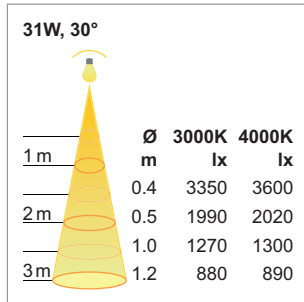

LED industrial and room lighting

Ceiling LED lights - S200, S204, S206

S202 Light - Recessed ceiling LED light 230 W

- Ambient and function light white
- dimmable with controller 1-10 volt
- protection class: IP54
- outside dimension (Ø): 140 mm
- installation measures (Ø/d): 134 mm x 150 mm
- System warranty: 60 months

| | finish | watt | light colour | lumen | Index Ra | angle |
|-------------|--------|------|--------------|---------|----------|-------|
| 76.34521.30 | white | 20 W | 3000 K | 1470 lm | >80 | 30 ° |
| 76.34522.30 | white | 20 W | 3000 K | 1470 lm | >80 | 60 ° |
| 76.34521.40 | white | 20 W | 4000 K | 1500 lm | >80 | 30 ° |
| 76.34522.40 | white | 20 W | 4000 K | 1500 lm | >80 | 60 ° |

S204 Light - Recessed ceiling LED light 230 W

| | finish | watt | light colour | lumen | Index Ra | angle |
|-------------|--------|------|--------------|---------|----------|-------|
| 76.34523.30 | white | 31 W | 3000 K | 1940 lm | 1940 lm | 10 ° |
| 76.34524.30 | white | 31 W | 3000 K | 1940 lm | 1940 lm | 30 ° |
| 76.34525.30 | white | 31 W | 3000 K | 1940 lm | 1940 lm | 60 ° |
| 76.34523.40 | white | 31 W | 4000 K | 1980 lm | 1980 lm | 10 ° |
| 76.34524.40 | white | 31 W | 4000 K | 1980 lm | 1980 lm | 30 ° |
| 76.34525.40 | white | 31 W | 4000 K | 1980 lm | 1980 lm | 60 ° |

S206 Light - Recessed ceiling LED light 230 W

| | finish | watt | light colour | lumen | Index Ra | angle |
|-------------|--------|------|--------------|---------|----------|-------|
| 76.34526.30 | white | 41 W | 3000 K | 3050 lm | 3050 lm | 20 ° |
| 76.34527.30 | white | 41 W | 3000 K | 3050 lm | 3050 lm | 30 ° |
| 76.34528.30 | white | 41 W | 3000 K | 3050 lm | 3050 lm | 60 ° |
| 76.34526.40 | white | 41 W | 4000 K | 3100 lm | 3100 lm | 20 ° |
| 76.34527.40 | white | 41 W | 4000 K | 3100 lm | 3100 lm | 30 ° |
| 76.34528.40 | white | 41 W | 4000 K | 3100 lm | 3100 lm | 60 ° |