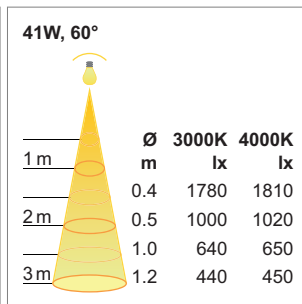

LED industrial and room lighting

Ceiling LED lights - S200, S204, S206

S202 Light - Recessed ceiling LED light 230 W

- Ambient and function light white
- dimmable with controller 1-10 volt
- protection class: IP54
- outside dimension (Ø): 140 mm
- installation measures (Ø/d): 134 mm x 150 mm
- System warranty: 60 months

| | finish | watt | light colour | lumen | Index Ra | angle |
|-------------|--------|------|--------------|---------|----------|-------|
| 76.34521.30 | white | 20 W | 3000 K | 1470 lm | >80 | 30 ° |
| 76.34522.30 | white | 20 W | 3000 K | 1470 lm | >80 | 60 ° |
| 76.34521.40 | white | 20 W | 4000 K | 1500 lm | >80 | 30 ° |
| 76.34522.40 | white | 20 W | 4000 K | 1500 lm | >80 | 60 ° |

S204 Light - Recessed ceiling LED light 230 W

| | finish | watt | light colour | lumen | Index Ra | angle |
|-------------|--------|------|--------------|---------|----------|-------|
| 76.34523.30 | white | 31 W | 3000 K | 1940 lm | 1940 lm | 10 ° |
| 76.34524.30 | white | 31 W | 3000 K | 1940 lm | 1940 lm | 30 ° |
| 76.34525.30 | white | 31 W | 3000 K | 1940 lm | 1940 lm | 60 ° |
| 76.34523.40 | white | 31 W | 4000 K | 1980 lm | 1980 lm | 10 ° |
| 76.34524.40 | white | 31 W | 4000 K | 1980 lm | 1980 lm | 30 ° |
| 76.34525.40 | white | 31 W | 4000 K | 1980 lm | 1980 lm | 60 ° |

S206 Light - Recessed ceiling LED light 230 W

| | finish | watt | light colour | lumen | Index Ra | angle |
|-------------|--------|------|--------------|---------|----------|-------|
| 76.34526.30 | white | 41 W | 3000 K | 3050 lm | 3050 lm | 20 ° |
| 76.34527.30 | white | 41 W | 3000 K | 3050 lm | 3050 lm | 30 ° |
| 76.34528.30 | white | 41 W | 3000 K | 3050 lm | 3050 lm | 60 ° |
| 76.34526.40 | white | 41 W | 4000 K | 3100 lm | 3100 lm | 20 ° |
| 76.34527.40 | white | 41 W | 4000 K | 3100 lm | 3100 lm | 30 ° |
| 76.34528.40 | white | 41 W | 4000 K | 3100 lm | 3100 lm | 60 ° |