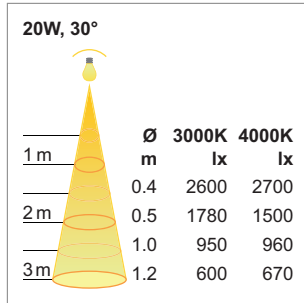

LED industrial and room lighting

Ceiling LED lights - S200, S204, S206

S202 Light - Recessed ceiling LED light 230 W

- Ambient and function light white
- dimmable with controller 1-10 volt
- protection class: IP54
- outside dimension (Ø): 140 mm
- installation measures (Ø/d): 134 mm x 150 mm
- System warranty: 60 months

| | finish | watt | light colour | lumen | Index Ra | angle |
|-------------|--------|------|--------------|---------|----------|-------|
| 76.34521.30 | white | 20 W | 3000 K | 1470 lm | >80 | 30 ° |
| 76.34522.30 | white | 20 W | 3000 K | 1470 lm | >80 | 60 ° |
| 76.34521.40 | white | 20 W | 4000 K | 1500 lm | >80 | 30 ° |
| 76.34522.40 | white | 20 W | 4000 K | 1500 lm | >80 | 60 ° |

S204 Light - Recessed ceiling LED light 230 W

| | finish | watt | light colour | lumen | Index Ra | angle |
|-------------|--------|------|--------------|---------|----------|-------|
| 76.34523.30 | white | 31 W | 3000 K | 1940 lm | 1940 lm | 10 ° |
| 76.34524.30 | white | 31 W | 3000 K | 1940 lm | 1940 lm | 30 ° |
| 76.34525.30 | white | 31 W | 3000 K | 1940 lm | 1940 lm | 60 ° |
| 76.34523.40 | white | 31 W | 4000 K | 1980 lm | 1980 lm | 10 ° |
| 76.34524.40 | white | 31 W | 4000 K | 1980 lm | 1980 lm | 30 ° |
| 76.34525.40 | white | 31 W | 4000 K | 1980 lm | 1980 lm | 60 ° |

S206 Light - Recessed ceiling LED light 230 W

| | finish | watt | light colour | lumen | Index Ra | angle |
|-------------|--------|------|--------------|---------|----------|-------|
| 76.34526.30 | white | 41 W | 3000 K | 3050 lm | 3050 lm | 20 ° |
| 76.34527.30 | white | 41 W | 3000 K | 3050 lm | 3050 lm | 30 ° |
| 76.34528.30 | white | 41 W | 3000 K | 3050 lm | 3050 lm | 60 ° |
| 76.34526.40 | white | 41 W | 4000 K | 3100 lm | 3100 lm | 20 ° |
| 76.34527.40 | white | 41 W | 4000 K | 3100 lm | 3100 lm | 30 ° |
| 76.34528.40 | white | 41 W | 4000 K | 3100 lm | 3100 lm | 60 ° |