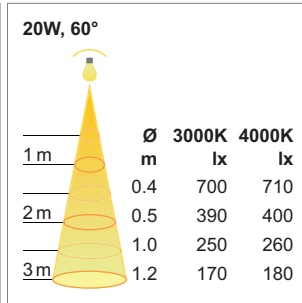

LED industrial and room lighting

Ceiling LED lights - S200, S204, S206

S202 Light - Recessed ceiling LED light 230 W

- Ambient and function light white
- dimmable with controller 1-10 volt
- protection class: IP54
- outside dimension (Ø): 140 mm
- installation measures (Ø/d): 134 mm x 150 mm
- System warranty: 60 months

| | finish | watt | light colour | lumen | Index Ra | angle |
|-------------|--------|------|--------------|---------|----------|-------|
| 76.34521.30 | white | 20 W | 3000 K | 1470 lm | >80 | 30 ° |
| 76.34522.30 | white | 20 W | 3000 K | 1470 lm | >80 | 60 ° |
| 76.34521.40 | white | 20 W | 4000 K | 1500 lm | >80 | 30 ° |
| 76.34522.40 | white | 20 W | 4000 K | 1500 lm | >80 | 60 ° |

S204 Light - Recessed ceiling LED light 230 W

| | finish | watt | light colour | lumen | Index Ra | angle |
|-------------|--------|------|--------------|---------|----------|-------|
| 76.34523.30 | white | 31 W | 3000 K | 1940 lm | 1940 lm | 10 ° |
| 76.34524.30 | white | 31 W | 3000 K | 1940 lm | 1940 lm | 30 ° |
| 76.34525.30 | white | 31 W | 3000 K | 1940 lm | 1940 lm | 60 ° |
| 76.34523.40 | white | 31 W | 4000 K | 1980 lm | 1980 lm | 10 ° |
| 76.34524.40 | white | 31 W | 4000 K | 1980 lm | 1980 lm | 30 ° |
| 76.34525.40 | white | 31 W | 4000 K | 1980 lm | 1980 lm | 60 ° |

S206 Light - Recessed ceiling LED light 230 W

| | finish | watt | light colour | lumen | Index Ra | angle |
|-------------|--------|------|--------------|---------|----------|-------|
| 76.34526.30 | white | 41 W | 3000 K | 3050 lm | 3050 lm | 20 ° |
| 76.34527.30 | white | 41 W | 3000 K | 3050 lm | 3050 lm | 30 ° |
| 76.34528.30 | white | 41 W | 3000 K | 3050 lm | 3050 lm | 60 ° |
| 76.34526.40 | white | 41 W | 4000 K | 3100 lm | 3100 lm | 20 ° |
| 76.34527.40 | white | 41 W | 4000 K | 3100 lm | 3100 lm | 30 ° |
| 76.34528.40 | white | 41 W | 4000 K | 3100 lm | 3100 lm | 60 ° |