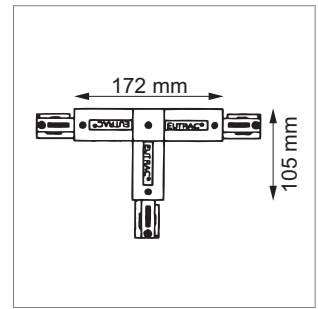

LED Industrie- und Raumbelichtung

3-phase bar system

3PH - T-connector 230 V/16 A

- with supplier
- with protective earth conductor inside or outside

| | finish | angle | finish |
|-------------|--------|---------|---------|
| 79.05017.11 | white | outside | outside |
| 79.05017.29 | black | outside | outside |
| 79.05018.11 | white | inside | inside |
| 79.05018.29 | black | inside | inside |

3PH - X-connector 230 V/16 A

- with supplier
- looping on site

| | finish | angle |
|-------------|--------|-------|
| 79.05019.11 | white | X |
| 79.05019.29 | black | X |

3PH - End cap

| | finish |
|-------------|--------|
| 79.05021.11 | white |
| 79.05021.29 | black |

3PH - Dashpot with canopy

| | finish | length | application |
|-------------|--------|---------|----------------------|
| 79.05023.11 | white | 600 mm | for mounting bracket |
| 79.05023.29 | black | 600 mm | for mounting bracket |
| 79.05024.11 | white | 1200 mm | for mounting bracket |
| 79.05024.29 | black | 1200 mm | for mounting bracket |