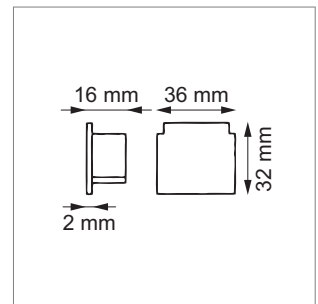

3PH - X-connector 230 V/16 A

- with supplier
- looping on site

| | finish | angle |
|-------------|--------|-------|
| 79.05019.11 | white | X |
| 79.05019.29 | black | X |

3PH - End cap

| | finish |
|-------------|--------|
| 79.05021.11 | white |
| 79.05021.29 | black |

3PH - Dashpot with canopy

| | finish | length | application |
|-------------|--------|---------|----------------------|
| 79.05023.11 | white | 600 mm | for mounting bracket |
| 79.05023.29 | black | 600 mm | for mounting bracket |
| 79.05024.11 | white | 1200 mm | for mounting bracket |
| 79.05024.29 | black | 1200 mm | for mounting bracket |