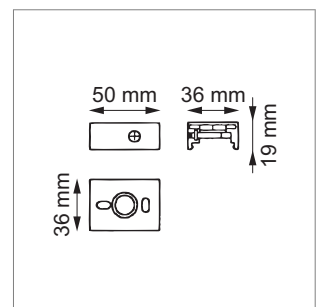

LED Industrie- und Raumbelichtung

3-phase bar system

3PH - T-connector 230 V/16 A

- with supplier
- with protective earth conductor inside or outside

| | finish | angle | finish |
|-------------|--------|---------|---------|
| 79.05017.11 | white | outside | outside |
| 79.05017.29 | black | outside | outside |
| 79.05018.11 | white | inside | inside |
| 79.05018.29 | black | inside | inside |

3PH - X-connector 230 V/16 A

- with supplier
- looping on site

| | finish | angle |
|-------------|--------|-------|
| 79.05019.11 | white | X |
| 79.05019.29 | black | X |

3PH - End cap

| | finish |
|-------------|--------|
| 79.05021.11 | white |
| 79.05021.29 | black |

3PH - Dashpot with canopy

| | finish | length | application |
|-------------|--------|---------|----------------------|
| 79.05023.11 | white | 600 mm | for mounting bracket |
| 79.05023.29 | black | 600 mm | for mounting bracket |
| 79.05024.11 | white | 1200 mm | for mounting bracket |
| 79.05024.29 | black | 1200 mm | for mounting bracket |