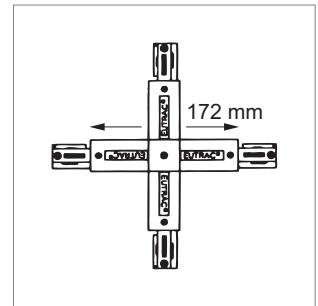

LED Industrie- und Raumbelichtung

3-phase bar system

3PH - T-connector 230 V/16 A

- with supplier
- with protective earth conductor inside or outside

| | finish | angle | finish |
|-------------|--------|---------|---------|
| 79.05017.11 | white | outside | outside |
| 79.05017.29 | black | outside | outside |
| 79.05018.11 | white | inside | inside |
| 79.05018.29 | black | inside | inside |

3PH - X-connector 230 V/16 A

- with supplier
- looping on site

| | finish | angle |
|-------------|--------|-------|
| 79.05019.11 | white | X |
| 79.05019.29 | black | X |

3PH - End cap

| | finish |
|-------------|--------|
| 79.05021.11 | white |
| 79.05021.29 | black |

3PH - Dashpot with canopy

| | finish | length | application |
|-------------|--------|---------|----------------------|
| 79.05023.11 | white | 600 mm | for mounting bracket |
| 79.05023.29 | black | 600 mm | for mounting bracket |
| 79.05024.11 | white | 1200 mm | for mounting bracket |
| 79.05024.29 | black | 1200 mm | for mounting bracket |