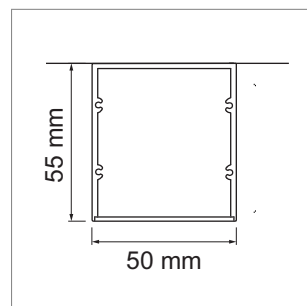

### Line - Surface mounted LED light 230 V

- Colour reproduction: Ra >84
- protection class: IP40
- Aluminium brushed
- Measures (wxh): 50 mm x 55 mm

	finish	watt	light colour	lumen	length
79.60220.30	aluminum	12.6 W	3000 K	2200 lm	580 mm
79.60221.30	aluminum	18.8 W	3000 K	3300 lm	870 mm
79.60222.30	aluminum	25.0 W	3000 K	4400 lm	1140 mm
79.60223.30	aluminum	31.3 W	3000 K	5500 lm	1430 mm
79.60220.40	aluminum	16.7 W	4000 K	2230 lm	580 mm
79.60221.40	aluminum	37.5 W	4000 K	4350 lm	870 mm
79.60222.40	aluminum	48.3 W	4000 K	5630 lm	1140 mm
79.60223.40	aluminum	61.3 W	4000 K	7160 lm	1430 mm

### Lin air - Pendant lamp LED 230 V

- Colour reproduction: Ra >84
- protection class: IP40
- Aluminium brushed
- mounting bracket: 2000 mm
- Connecting cable: 2000 mm clear
- Measures (wxh): 50 mm x 55 mm

	finish	watt	light colour	lumen	length
79.60224.30	aluminum	12.6 W	3000 K	2200 lm	580 mm
79.60225.30	aluminum	18.8 W	3000 K	3300 lm	870 mm
79.60226.30	aluminum	25.0 W	3000 K	4400 lm	1140 mm
79.60227.30	aluminum	31.3 W	3000 K	5500 lm	1430 mm
79.60224.40	aluminum	16.7 W	4000 K	2230 lm	580 mm
79.60225.40	aluminum	37.5 W	4000 K	4350 lm	870 mm
79.60226.40	aluminum	48.3 W	4000 K	5630 lm	1140 mm
79.60227.40	aluminum	61.3 W	4000 K	7160 lm	1430 mm