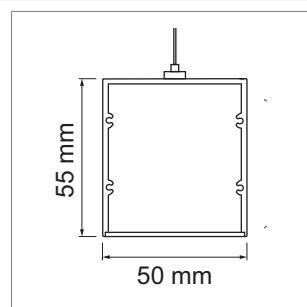

Energy label (page A-1.91), RA-Faktor (page A-1.90), Lumen (page A-1.90, Light colour (page A-1.90).