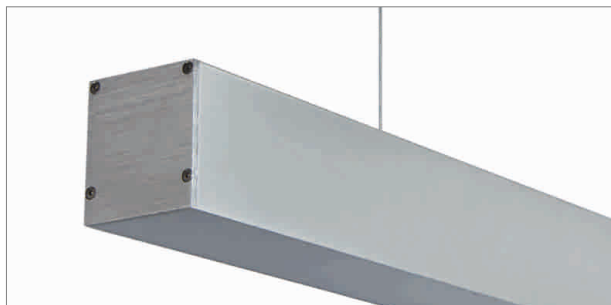

Energy label (page A-1.91), RA-Faktor (page A-1.90), Lumen (page A-1.90, Light colour (page A-1.90).