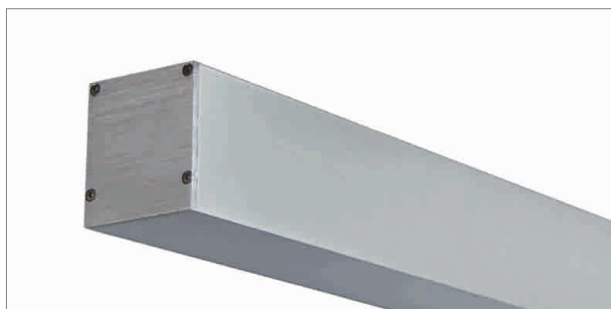

## Line LED surface mounted light - Line air pendant lamp

### Line - Surface mounted LED light 230 V

- Colour reproduction: Ra >84
- protection class: IP40
- Aluminium brushed
- Measures (wxh): 50 mm x 55 mm

	finish	watt	light colour	lumen	length
79.60220.30	aluminum	12.6 W	3000 K	2200 lm	580 mm
79.60221.30	aluminum	18.8 W	3000 K	3300 lm	870 mm
79.60222.30	aluminum	25.0 W	3000 K	4400 lm	1140 mm
79.60223.30	aluminum	31.3 W	3000 K	5500 lm	1430 mm
79.60220.40	aluminum	16.7 W	4000 K	2230 lm	580 mm
79.60221.40	aluminum	37.5 W	4000 K	4350 lm	870 mm
79.60222.40	aluminum	48.3 W	4000 K	5630 lm	1140 mm
79.60223.40	aluminum	61.3 W	4000 K	7160 lm	1430 mm

### Lin air - Pendant lamp LED 230 V

- Colour reproduction: Ra >84
- protection class: IP40
- Aluminium brushed
- mounting bracket: 2000 mm
- Connecting cable: 2000 mm clear
- Measures (wxh): 50 mm x 55 mm