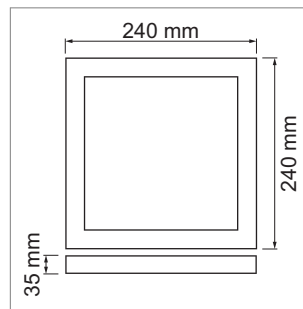

LED industrial and room lighting
Ceiling LED light - Vero ABR, Vero ABQ, Batao

VERO ABR - Recessed ceiling LED light 230 volt

- dimmed with a trailing-edge phase angle dimmer
- Plexiglass cover: opal

	finish	watt	light colour	lumen	Index Ra	variation
79.61050.30	white	21 W	3000 K	1600 lm	>80	round

VERO ABQ - Recessed ceiling LED light 230 volt

- dimmed with a trailing-edge phase angle dimmer
- Plexiglass cover: opal

	finish	watt	light colour	lumen	Index Ra	variation
79.61051.30	white	21 W	3000 K	1600 lm	>80	square

Batao - Ceiling surface mounted light 230 volt

- including power pack. Can be dimmed with a trailing-edge phase angle dimmer

	finish	watt	light colour	lumen	external dimensions Ø	angle
79.61070.30	white	18 W	3000 K	1567 lm	300 mm	120 °
79.61070.40	white	18 W	4000 K	1615 lm	300 mm	120 °