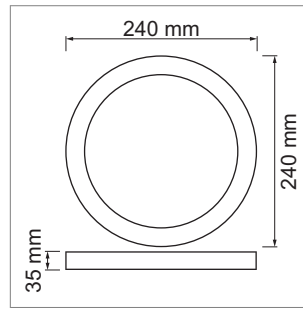

LED industrial and room lighting
Ceiling LED light - Vero ABR, Vero ABQ, Batao

VERO ABR - Recessed ceiling LED light 230 volt

- dimmed with a trailing-edge phase angle dimmer
- Plexiglass cover: opal

	finish	watt	light colour	lumen	Index Ra	variation
79.61050.30	white	21 W	3000 K	1600 lm	>80	round

VERO ABQ - Recessed ceiling LED light 230 volt

- dimmed with a trailing-edge phase angle dimmer
- Plexiglass cover: opal

	finish	watt	light colour	lumen	Index Ra	variation
79.61051.30	white	21 W	3000 K	1600 lm	>80	square

Batao - Ceiling surface mounted light 230 volt

- including power pack. Can be dimmed with a trailing-edge phase angle dimmer

	finish	watt	light colour	lumen	external dimensions Ø	angle
79.61070.30	white	18 W	3000 K	1567 lm	300 mm	120 °
79.61070.40	white	18 W	4000 K	1615 lm	300 mm	120 °