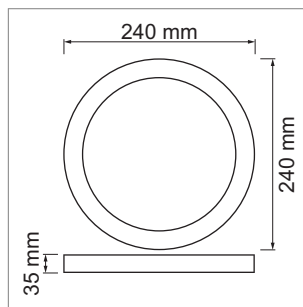

finish	watt	light colour	lumen	Index Ra	variation
79.61050.30	white	21 W	3000 K	1600 lm	>80	round
79.61051.30	white	21 W	3000 K	1600 lm	>80	square