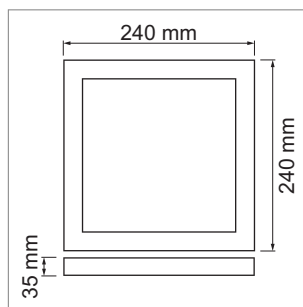

finish	watt	light colour	lumen	Index Ra	variation
79.61051.30	white	21 W	3000 K	1600 lm	>80	square