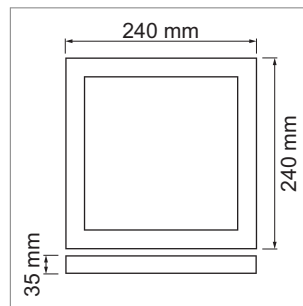

LED industrial and room lighting
Ceiling LED light - Vero ABR, Vero ABQ, Batao

VERO ABR - Recessed ceiling LED light 230 volt

 230V
 
 dimmable
  CRI 80
  IP43
  CE
 

 A+
  incl.
 

- dimmed with a trailing-edge phase angle dimmer
- Plexiglass cover: opal

	finish	watt	light colour	lumen	Index Ra	variation
79.61050.30	white	21 W	3000 K	1600 lm	>80	round

VERO ABQ - Recessed ceiling LED light 230 volt

 230V
 
 dimmable
  CRI 80
  IP43
  CE
 

 A+
  incl.
 

- dimmed with a trailing-edge phase angle dimmer
- Plexiglass cover: opal

	finish	watt	light colour	lumen	Index Ra	variation
79.61051.30	white	21 W	3000 K	1600 lm	>80	square

Batao - Ceiling surface mounted light 230 volt

 230V
 
 120°
  dimmable
  CRI >84
  CE
 

 A+
  incl.
 

- including power pack. Can be dimmed with a trailing-edge phase angle dimmer

	finish	watt	light colour	lumen	external dimensions Ø	angle
79.61073.30	white	12 W	3000 K	1090 lm	250 mm	120 °
79.61073.40	white	12 W	4000 K	1120 lm	250 mm	120 °
79.61070.30	white	18 W	3000 K	1567 lm	300 mm	120 °
79.61070.40	white	18 W	4000 K	1615 lm	300 mm	120 °