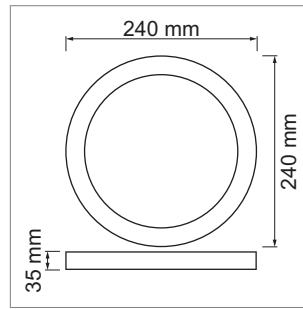

LED industrial and room lighting
Ceiling LED light - Vero ABR, Vero ABQ, Batao

VERO ABR - Recessed ceiling LED light 230 volt

 230V
 
 dimmable
  CRI 80
  IP43
  CE
 

 A+
  incl.
 

- dimmed with a trailing-edge phase angle dimmer
- Plexiglass cover: opal

	finish	watt	light colour	lumen	Index Ra	variation
79.61050.30	white	21 W	3000 K	1600 lm	>80	round

VERO ABQ - Recessed ceiling LED light 230 volt

 230V
 
 dimmable
  CRI 80
  IP43
  CE
 

 A+
  incl.
 

- dimmed with a trailing-edge phase angle dimmer
- Plexiglass cover: opal

	finish	watt	light colour	lumen	Index Ra	variation
79.61051.30	white	21 W	3000 K	1600 lm	>80	square

Batao - Ceiling surface mounted light 230 volt

 230V
 
 120°
  dimmable
  CRI >84
  CE
 

 A+
  incl.
 

- including power pack. Can be dimmed with a trailing-edge phase angle dimmer

	finish	watt	light colour	lumen	external dimensions Ø	angle
79.61073.30	white	12 W	3000 K	1090 lm	250 mm	120 °
79.61073.40	white	12 W	4000 K	1120 lm	250 mm	120 °
79.61070.30	white	18 W	3000 K	1567 lm	300 mm	120 °
79.61070.40	white	18 W	4000 K	1615 lm	300 mm	120 °