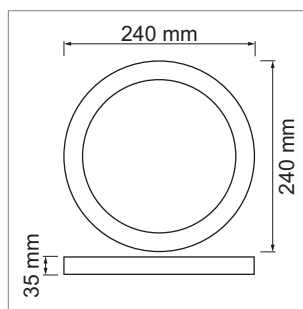

LED industrial and room lighting

Ceiling LED light - Vero ABR, Vero ABQ, Batao

VERO ABR - Recessed ceiling LED light 230 volt

- dimmed with a trailing-edge phase angle dimmer
- Plexiglass cover: opal

	finish	watt	light colour	lumen	Index Ra	variation
79.61050.30	white	21 W	3000 K	1600 lm	>80	round

VERO ABQ - Recessed ceiling LED light 230 volt

- dimmed with a trailing-edge phase angle dimmer
- Plexiglass cover: opal

	finish	watt	light colour	lumen	Index Ra	variation
79.61051.30	white	21 W	3000 K	1600 lm	>80	square

Batao - Ceiling surface mounted light 230 volt

- including power pack. Can be dimmed with a trailing-edge phase angle dimmer

	finish	watt	light colour	lumen	Index Ra	angle
79.61070.30	white	18 W	3000 K	1567 lm	>84	120 °
79.61070.40	white	18 W	4000 K	1615 lm	>84	120 °