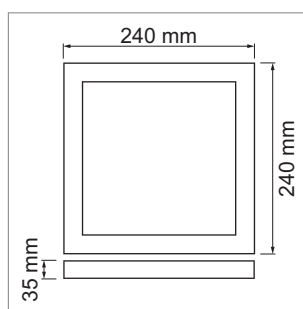

LED industrial and room lighting

Ceiling LED light - Vero ABR, Vero ABQ, Batao

VERO ABR - Recessed ceiling LED light 230 volt

- dimmed with a trailing-edge phase angle dimmer
- Plexiglass cover: opal

	finish	watt	light colour	lumen	Index Ra	variation
79.61050.30	white	21 W	3000 K	1600 lm	>80	round

VERO ABQ - Recessed ceiling LED light 230 volt

- dimmed with a trailing-edge phase angle dimmer
- Plexiglass cover: opal

	finish	watt	light colour	lumen	Index Ra	variation
79.61051.30	white	21 W	3000 K	1600 lm	>80	square

Batao - Ceiling surface mounted light 230 volt

- including power pack. Can be dimmed with a trailing-edge phase angle dimmer

	finish	watt	light colour	lumen	Index Ra	angle
79.61070.30	white	18 W	3000 K	1567 lm	>84	120 °
79.61070.40	white	18 W	4000 K	1615 lm	>84	120 °