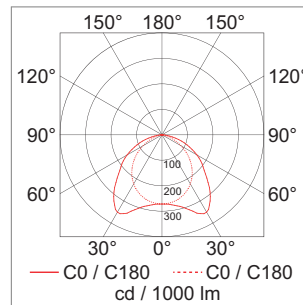

	finish	type
79.00100.50	aluminum anodized	IP20
79.00101.50	aluminum anodized	IP54
79.00102.50	aluminum anodized	IP65

Veko - LED light module, opaque, wide-angle illumination 230 V

- wide-angle light module for room heights of up to 6000 mm
- Length: 1529.5 mm

Veko - LED light module clear, wide-angle illumination 230 V

- wide-angle light module for room heights of between 6000 mm - 8000 mm
- Length: 1529.5 mm

	Typ IP20-40	watt	light colour	lumen
00.KAT-ART.01	UNH140 BH	40 W	4000 K	5190 lm
00.KAT-ART.01	UNH288 BH	52 W	4000 K	8890 lm
00.KAT-ART.01	UNH306 BH	58 W	4000 K	8890 lm
00.KAT-ART.01	UNH240 BH	69 W	4000 K	8890 lm