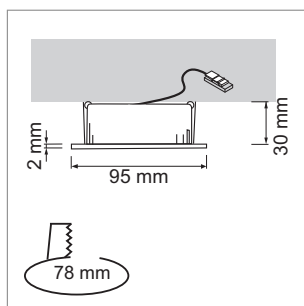

LED industrial and room lighting

Ceiling LED lights - Lina 7, 10, Kaj

Lina 7, Lina 10 - Recessed ceiling LED light 230 volt

- included power pack, not dimmable
- installation measures Lina 7 (Ø/h): max. 68 mm x 60 mm
- installation measures Lina 10 (Ø/h): max. 68 mm x 80 mm

	finish	watt	light colour	lumen	Index Ra	angle
79.61013.30	white	7.0 W	3000 K	500 lm	>82	38 °
79.61014.30	white	10.0 W	3000 K	800 lm	>82	38 °

i Accessories can be dimmed for a trailing-edge Phase angle dimmer 79.00053.00 (page A-1.71).

Kaj - Recessed ceiling LED light 350 mA

- Cable 100 mm, extension cable 2000 mm with Jo plug 2000 mm
- rigid

	finish	watt	light colour	lumen	Index Ra	angle
79.61017.30	aluminum	6.3 W	3000 K	510 lm	>80	120 °
79.61018.30	white	6.3 W	3000 K	510 lm	>80	120 °

i Order the power pack separately (A-1.71, A-1.72), Extension cable A-1.38).

i Technical information and legend for icons (page A-1.79).