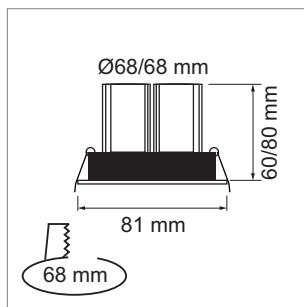

LED industrial and room lighting

Ceiling LED lights - Lina 7, 10, Kaj

Lina 7, Lina 10 - Recessed ceiling LED light 230 volt

- included power pack, not dimmable
- installation measures Lina 7 (Ø/h): max. 68 mm x 60 mm
- installation measures Lina 10 (Ø/h): max. 68 mm x 80 mm

	finish	watt	light colour	lumen	Index Ra	angle
79.61013.30	white	7.0 W	3000 K	500 lm	>82	38 °
79.61014.30	white	10.0 W	3000 K	800 lm	>82	38 °

i Accessories can be dimmed for a trailing-edge Phase angle dimmer 79.00053.00 (page A-1.71).

Kaj - Recessed ceiling LED light 350 mA

- Cable 100 mm, extension cable 2000 mm with Jo plug 2000 mm
- rigid

	finish	watt	light colour	lumen	Index Ra	angle
79.61017.30	aluminum	6.3 W	3000 K	510 lm	>80	120 °
79.61018.30	white	6.3 W	3000 K	510 lm	>80	120 °

i Order the power pack separately (A-1.71, A-1.72), Extension cable A-1.38).

i Technical information and legend for icons (page A-1.79).