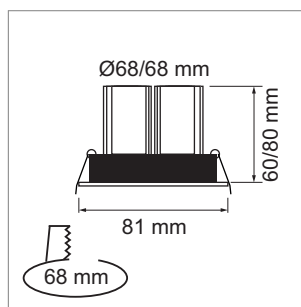

LED industrial and room lighting

Ceiling LED lights - Lina 7, 10, Kaj

Lina 7, Lina 10 - Recessed ceiling LED light 230 volt

- included power pack, not dimmable
- installation measures Lina 7 (Ø/h): max. 68 mm x 60 mm
- installation measures Lina 10 (Ø/h): max. 68 mm x 80 mm

	finish	watt	light colour	lumen	Index Ra	angle
79.61013.30	white	7.0 W	3000 K	500 lm	>82	38 °
79.61014.30	white	10.0 W	3000 K	800 lm	>82	38 °

i Accessories can be dimmed for a trailing-edge Phase angle dimmer 79.00053.00 (page A-1.71).

Kaj - Recessed ceiling LED light 350 mA

- Cable 100 mm, extension cable 2000 mm with Jo plug 2000 mm
- rigid

	finish	watt	light colour	lumen	Index Ra	angle
79.61017.30	aluminum	6.3 W	3000 K	510 lm	>80	120 °
79.61018.30	white	6.3 W	3000 K	510 lm	>80	120 °

i Order the power pack separately (A-1.71, A-1.72), Extension cable A-1.38).

i Technical information and legend for icons (page A-1.79).