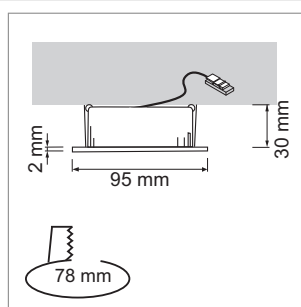

LED industrial and room lighting

Ceiling LED lights - Lina 7, 10, Kaj

Lina 7, Lina 10 - Recessed ceiling LED light 230 volt

- included power pack, not dimmable
- installation measures Lina 7 (Ø/h): max. 68 mm x 60 mm
- installation measures Lina 10 (Ø/h): max. 68 mm x 80 mm

	finish	watt	light colour	lumen	Index Ra	angle
79.61013.30	white	7.0 W	3000 K	500 lm	>82	38 °
79.61014.30	white	10.0 W	3000 K	800 lm	>82	38 °

i Accessories can be dimmed for a trailing-edge Phase angle dimmer 79.00053.00 (page A-1.71).

Kaj - Recessed ceiling LED light 350 mA

- Cable 100 mm, extension cable 2000 mm with Jo plug 2000 mm
- rigid

	finish	watt	light colour	lumen	Index Ra	angle
79.61017.30	aluminum	6.3 W	3000 K	510 lm	>80	120 °
79.61018.30	white	6.3 W	3000 K	510 lm	>80	120 °

i Order the power pack separately (A-1.71, A-1.72), Extension cable A-1.38).

i Technical information and legend for icons (page A-1.79).