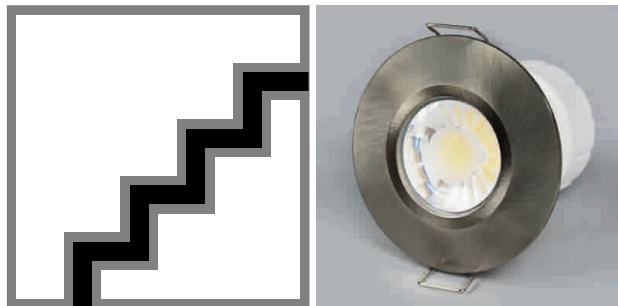

**Siabu - Recessed ceiling LED light 230 V**

230V   40°   68mm   dimmbar   CE   A+

- ✓ integrated power supply, Can be dimmed with a trailing-edge phase angle dimmer
- ✓ protection class: IP65

	finish	watt	light colour	lumen	angle
<a href="#">79.61052.30</a>	white	10.0 W	3000 K	800 lm	40 °
<a href="#">79.61053.30</a>	mat nickel	10.0 W	3000 K	800 lm	40 °
<a href="#">79.61054.30</a>	black	10.0 W	3000 K	800 lm	40 °

- ! To be connected by an electrician.
  - Further versions on request.

**i** Technical information and legend for icons (page A-1.79).