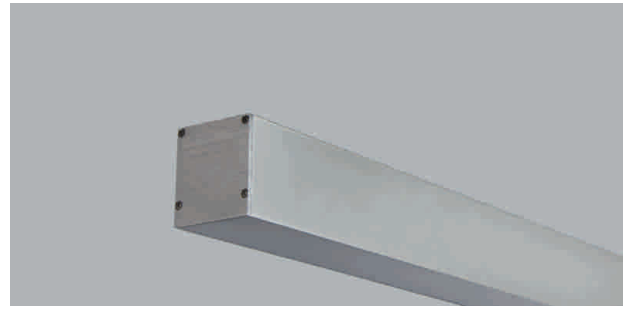

LED industrial and room lighting
LED surface mounted light - Line, Line air pendant lamp

Lin - Surface mounted LED light 230 V

CRI >84
 

Aluminium brushed

	finish	watt	light colour	lumen	length
79.60220.30	aluminum	16 W	3000 K	2060 lm	580 mm
79.60221.30	aluminum	26 W	3000 K	3100 lm	870 mm
79.60222.30	aluminum	33 W	3000 K	4140 lm	1140 mm
79.60223.30	aluminum	40 W	3000 K	5170 lm	1430 mm
79.60220.40	aluminum	18 W	4000 K	2200 lm	580 mm
79.60221.40	aluminum	26 W	4000 K	3300 lm	870 mm
79.60222.40	aluminum	33 W	4000 K	4400 lm	1140 mm
79.60223.40	aluminum	40 W	4000 K	5500 lm	1430 mm

- No stock items, Delivery time about 2 week.
- Further light types upon request

Line air - Pendant lamp LED 230 volt

CRI >84
 

- Aluminium brushed
- mounting bracket: 2000 mm
- Connecting cable: 2000 mm clear