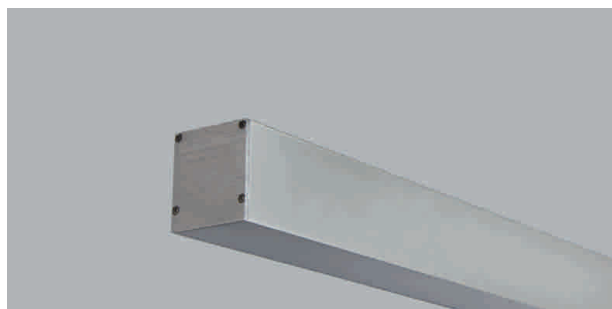

LED Industrie- und Raumbelichtung

LED surface mounted light - Line air pendant lamp

Lin - Surface mounted LED light 230 V

- Colour reproduction: Ra >84
- protection class: IP40
- Aluminium brushed
- Measures (wxh): 50 mm x 55 mm

- i**
- No stock items, Delivery time about 1 week.
 - Further light types upon request

Line air - Pendant lamp LED 230 V

- Colour reproduction: Ra >84
- protection class: IP40
- Aluminium brushed
- mounting bracket: 2000 mm
- Connecting cable: 2000 mm clear
- Measures (wxh): 50 mm x 55 mm