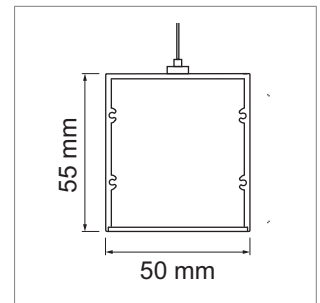

Technical information and legend for icons (page A-1.79).