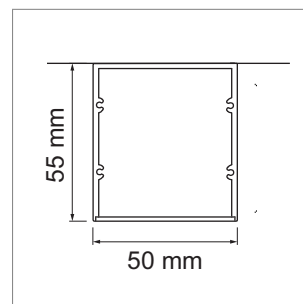

LED Industrie- und Raumbelichtung

LED surface mounted light - Line air pendant lamp

Lin - Surface mounted LED light 230 V

- Colour reproduction: Ra >84
- protection class: IP40
- Aluminium brushed
- Measures (wxh): 50 mm x 55 mm

	finish	watt	light colour	lumen	length
79.60220.30	aluminum	12.6 W	3000 K	2200 lm	580 mm
79.60221.30	aluminum	18.8 W	3000 K	3300 lm	870 mm
79.60222.30	aluminum	25.0 W	3000 K	4400 lm	1140 mm
79.60223.30	aluminum	31.3 W	3000 K	5500 lm	1430 mm
79.60220.40	aluminum	16.7 W	4000 K	2230 lm	580 mm
79.60221.40	aluminum	37.5 W	4000 K	4350 lm	870 mm
79.60222.40	aluminum	48.3 W	4000 K	5630 lm	1140 mm
79.60223.40	aluminum	61.3 W	4000 K	7160 lm	1430 mm

- i**
- No stock items, Delivery time about 1 week.
 - Further light types upon request

Line air - Pendant lamp LED 230 V

- Colour reproduction: Ra >84
- protection class: IP40
- Aluminium brushed
- mounting bracket: 2000 mm
- Connecting cable: 2000 mm clear
- Measures (wxh): 50 mm x 55 mm

	finish	watt	light colour	lumen	length
79.60224.30	aluminum	12.6 W	3000 K	2200 lm	580 mm
79.60225.30	aluminum	18.8 W	3000 K	3300 lm	870 mm
79.60226.30	aluminum	25.0 W	3000 K	4400 lm	1140 mm
79.60227.30	aluminum	31.3 W	3000 K	5500 lm	1430 mm
79.60224.40	aluminum	16.7 W	4000 K	2230 lm	580 mm
79.60225.40	aluminum	37.5 W	4000 K	4350 lm	870 mm
79.60226.40	aluminum	48.3 W	4000 K	5630 lm	1140 mm
79.60227.40	aluminum	61.3 W	4000 K	7160 lm	1430 mm