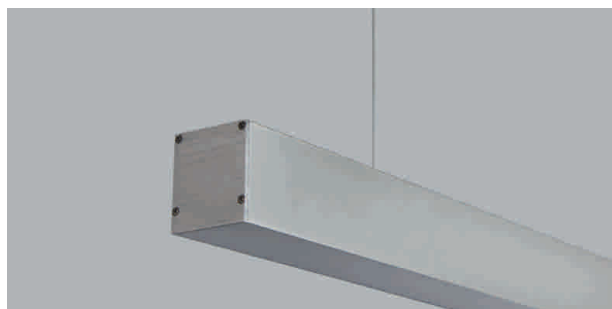

i Technical information and legend for icons (page A-1.79).