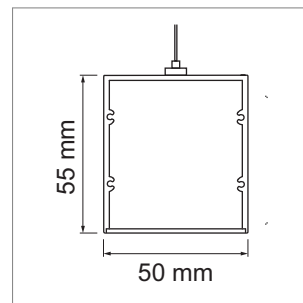

i Technical information and legend for icons (page A-1.79).