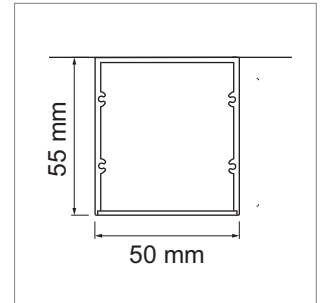

LED industrial and room lighting
LED surface mounted light - Line, Line air pendant lamp

Lin - Surface mounted LED light 230 V

CRI >84
 

Aluminium brushed

	finish	watt	light colour	lumen	length
79.60220.30	aluminum	16 W	3000 K	2060 lm	580 mm
79.60221.30	aluminum	26 W	3000 K	3100 lm	870 mm
79.60222.30	aluminum	33 W	3000 K	4140 lm	1140 mm
79.60223.30	aluminum	40 W	3000 K	5170 lm	1430 mm
79.60220.40	aluminum	18 W	4000 K	2200 lm	580 mm
79.60221.40	aluminum	26 W	4000 K	3300 lm	870 mm
79.60222.40	aluminum	33 W	4000 K	4400 lm	1140 mm
79.60223.40	aluminum	40 W	4000 K	5500 lm	1430 mm

- No stock items, Delivery time about 2 week.
- Further light types upon request

Line air - Pendant lamp LED 230 volt

CRI >84
 

- Aluminium brushed
- mounting bracket: 2000 mm
- Connecting cable: 2000 mm clear

	finish	watt	light colour	lumen	length
79.60224.30	aluminum	18 W	3000 K	2060 lm	580 mm
79.60225.30	aluminum	26 W	3000 K	3100 lm	870 mm
79.60226.30	aluminum	33 W	3000 K	4140 lm	1140 mm
79.60227.30	aluminum	40 W	3000 K	5170 lm	1430 mm
79.60224.40	aluminum	18 W	4000 K	2200 lm	580 mm
79.60225.40	aluminum	26 W	4000 K	3300 lm	870 mm
79.60226.40	aluminum	33 W	4000 K	4400 lm	1140 mm
79.60227.40	aluminum	40 W	4000 K	5500 lm	1430 mm