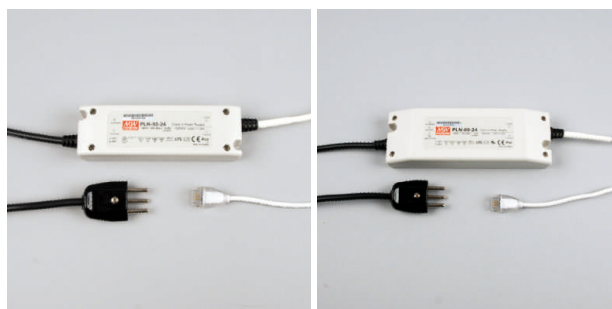

### OntopLine LED 24 volt DC

- Light strip assembly by simply plugging the line modules together
- Profile measures (wxh): 18 mm x 12 mm
- 36 months warranty (irrespective of turn-on time)

	length	power	light colour	Lumen	index Ra
79.60000.60	605 mm	5 W	6000 K	520 lm	>80
79.60002.60	1000 mm	8 W	6000 K	780 lm	>80
79.60004.27	1200 mm	10 W	2700 K	850 lm	>90
79.60004.60	1200 mm	10 W	6000 K	890 lm	>80

- Order the power pack separately 79.60020.11, energy label (page A-1.79).
- For installation using clips.

- Maximum strain depends power pack 30/60 watt.
- Do not mix strip lengths as this may cause color deviations.

### Ontop - Power pack 230/24 volt DC

- Primary cable 1500 mm with Euro- Flat plug
- Secondary cable 900 mm for Ontop LED-Line

	finish	watt	length	width	height
79.60020.11	white	30 W	145 mm	45 mm	30 mm

- Technical information and legend for energy label (page A-1.79).