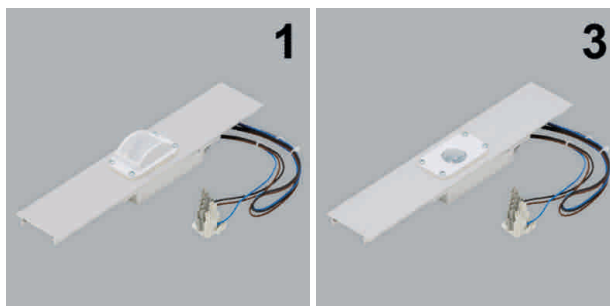

Veko - Suspension brackets

- Suspension brackets for chain, rope and ceiling installation

	finish	application	type
79.00150.50	aluminum	for ceiling	IP20
79.00151.50	aluminum	for chain	IP20
79.00152.50	aluminum	for chain	IP54

Veko - Presence and daylight detector

- Presence detector, detector
- Breaking capacity 6 ampère, 230 volt
- Coverage area: max. 2x 7 m (14 m)
- Installation height: max. 14 m

	distance	height	variation	type
79.00160.50	2x 7 m (14 m)	14 m	DALI	1
79.00161.50	2x 6 m (14 m)	10 m	DALI	3