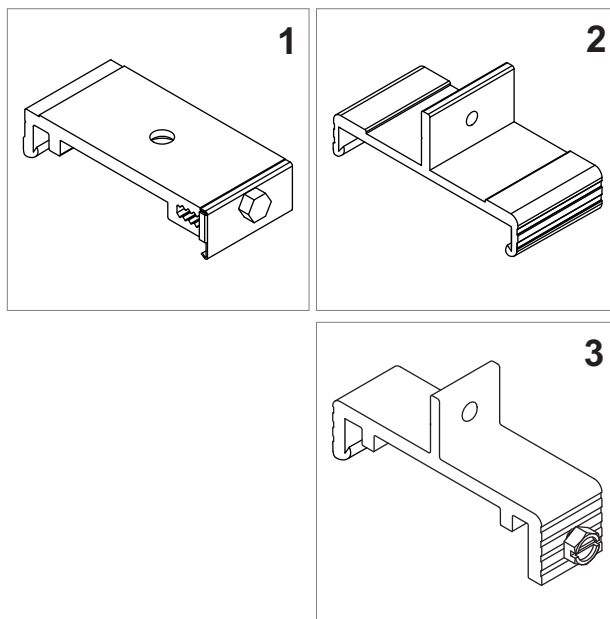

**Veko - Suspension brackets**

- Suspension brackets for chain, rope and ceiling installation

	finish	application	type
79.00150.50	aluminum	for ceiling	IP20
79.00151.50	aluminum	for chain	IP20
79.00152.50	aluminum	for chain	IP54

**Veko - Presence and daylight detector**

- Presence detector, detector
- Breaking capacity 6 ampère, 230 volt
- Coverage area: max. 2x 7 m (14 m)
- Installation height: max. 14 m

	distance	height	variation	type
79.00160.50	2x 7 m (14 m)	14 m	DALI	1
79.00161.50	2x 6 m (14 m)	10 m	DALI	3