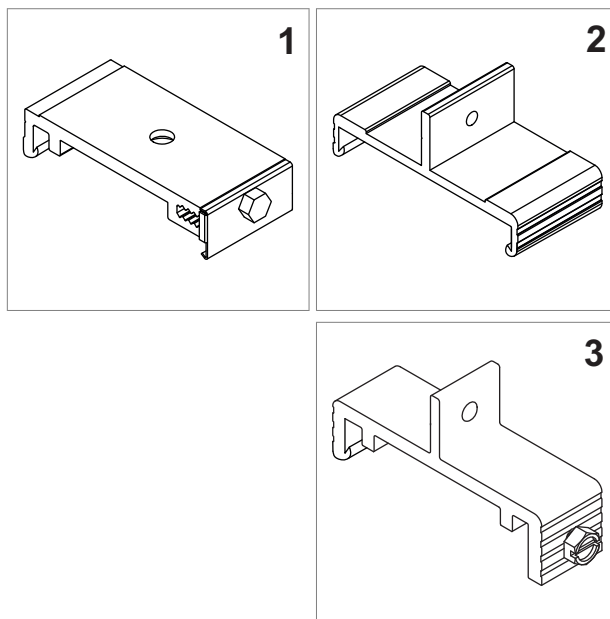

Veko - Suspension brackets

- Suspension brackets for chain, rope and ceiling installation

	finish	application	type
79.00150.50	aluminum	for ceiling	IP20
79.00151.50	aluminum	for chain	IP20
79.00152.50	aluminum	for chain	IP54

Veko - Presence and daylight detector

- Presence detector, detector
- Breaking capacity 6 ampère, 230 volt
- Coverage area: max. 2x 7 m (14 m)
- Installation height: max. 14 m

	distance	height	variation	type
79.00160.50	2x 7 m (14 m)	14 m	DALI	1
79.00161.50	2x 6 m (14 m)	10 m	DALI	3