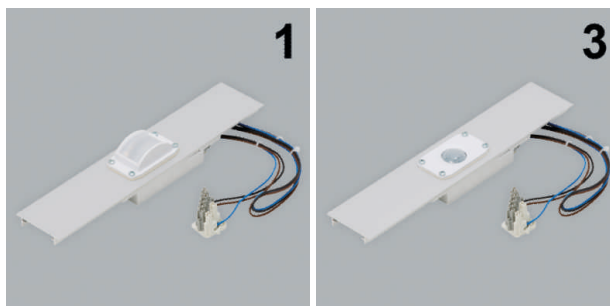

**Veko - Suspension brackets**

- Suspension brackets for chain, rope and ceiling installation

	finish	application	type
79.00150.50	aluminum	for ceiling	IP20
79.00151.50	aluminum	for chain	IP20
79.00152.50	aluminum	for chain	IP54

**Veko - Presence and daylight detector**

- Presence detector, detector
- Breaking capacity 6 ampère, 230 volt
- Coverage area: max. 2x 7 m (14 m)
- Installation height: max. 14 m

	distance	height	variation	type
79.00160.50	2x 7 m (14 m)	14 m	DALI	1
79.00161.50	2x 6 m (14 m)	10 m	DALI	3