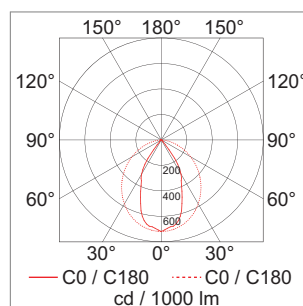

i Technical information and legend for icons (page A-1.79).