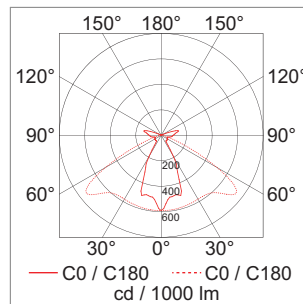

Veko - Magnus Diffuse LED light module 230 V

- wide-angle light module for room heights of up to 10000 mm
- Wattages: 11.3 mm - 122.4 mm
- Light color: warm-white 3000 K - cool-white 6000 K
- Luminous flux: 1700 lm - 18050 lm
- Length: 1030 mm, 1530 mm, 2030 mm

	finish
79.00110.00	aluminum

Veko - Magnus Wide LED light module 230 V

- wide-angle light module for room heights of up to 10000 mm
- Wattages: 11.3 mm - 122.4 mm
- Light color: warm-white 3000 K - cool-white 6000 K
- Luminous flux: 1900 lm - 19250 lm
- Length: 1030 mm, 1530 mm, 2030 mm

	finish
79.00120.00	aluminum

Veko - Magnus Diffuse LED light module 230 V

- M narrow angle light module for heights from 5000 mm - 15000 mm
- Wattages: 11.3 mm - 122.4 mm
- Light color: warm-white 3000 K - cool-white 6000 K
- Luminous flux: 1700 lm - 17250 lm
- Length: 1030 mm, 1530 mm, 2030 mm

	finish
79.00130.00	aluminum

Veko - Magnus Narrow LED light module 230 V

- narrow-angle light module for heights from 6000 mm - 20000 mm
- Wattages: 11.3 mm - 122.4 mm
- Light color: warm-white 3000 K - cool-white 6000 K
- Luminous flux: 1800 lm - 17850 lm
- Length: 1030 mm, 1530 mm, 2030 mm