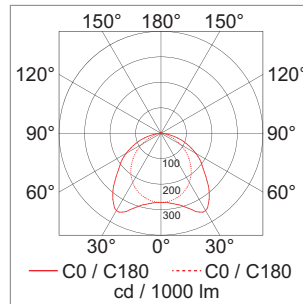

Veko - Magnus Diffuse LED light module 230 V

- wide-angle light module for room heights of up to 10000 mm
- Wattages: 11.3 mm - 122.4 mm
- Light color: warm-white 3000 K - cool-white 6000 K
- Luminous flux: 1700 lm - 18050 lm
- Length: 1030 mm, 1530 mm, 2030 mm

	finish
79.00110.00	aluminum

Veko - Magnus Wide LED light module 230 V

- wide-angle light module for room heights of up to 10000 mm
- Wattages: 11.3 mm - 122.4 mm
- Light color: warm-white 3000 K - cool-white 6000 K
- Luminous flux: 1900 lm - 19250 lm
- Length: 1030 mm, 1530 mm, 2030 mm

	finish
79.00120.00	aluminum

Veko - Magnus Diffuse LED light module 230 V

- M narrow angle light module for heights from 5000 mm - 15000 mm
- Wattages: 11.3 mm - 122.4 mm
- Light color: warm-white 3000 K - cool-white 6000 K
- Luminous flux: 1700 lm - 17250 lm
- Length: 1030 mm, 1530 mm, 2030 mm

	finish
79.00130.00	aluminum

Veko - Magnus Narrow LED light module 230 V

- narrow-angle light module for heights from 6000 mm - 20000 mm
- Wattages: 11.3 mm - 122.4 mm
- Light color: warm-white 3000 K - cool-white 6000 K
- Luminous flux: 1800 lm - 17850 lm
- Length: 1030 mm, 1530 mm, 2030 mm