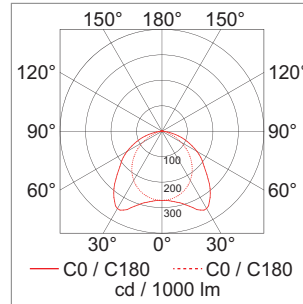

	finish	type
79.00100.50	aluminum anodized	IP20
79.00101.50	aluminum anodized	IP54
79.00102.50	aluminum anodized	IP65

Veko - Magnus Diffuse LED light module 230 volt

- wide-angle light module for room heights of up to 10000 mm
- Wattages: 11.3 watt - 122.4 watt
- Light color: warm-white 3000 K - cool-white 6000 K
- lumen: 1700 lm - 18050 lm
- Lenght: 1030 mm, 1530 mm, 2030 mm

	finish
79.00110.00	aluminum

Veko - Magnus Wide LED light module 230 volt

- wide-angle light module for room heights of up to 10000 mm
- Wattages: 11.3 watt - 122.4 watt
- Light color: warm-white 3000 K - cool-white 6000 K
- Lumen: 1900 lm - 19250 lm
- Lenght: 1030 mm, 1530 mm, 2030 mm

	finish
79.00120.00	aluminum

Veko - Magnus Diffuse LED light module 230 volt

- M narrow angle light module for heights from 5000 mm - 15000 mm
- Wattages: 11.3 watt - 122.4 watt
- Light color: warm-white 3000 K - cool-white 6000 K
- Lumen: 1700 lm - 17250 lm
- Lenght: 1030 mm, 1530 mm, 2030 mm

	finish
79.00130.00	aluminum

Veko - Magnus Narrow LED light module 230 volt

- narrow-angle light module for heights from 6000 mm - 20000 mm
- Wattages: 11.3 watt - 122.4 watt
- Light color: warm-white 3000 K - cool-white 6000 K
- Lumen: 1800 lm - 17850 lm
- Lenght: 1030 mm, 1530 mm, 2030 mm