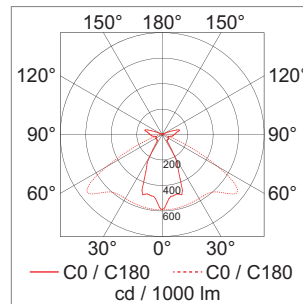

	finish	type
79.00100.50	aluminum anodized	IP20
79.00101.50	aluminum anodized	IP54
79.00102.50	aluminum anodized	IP65

Veko - Magnus Diffuse LED light module 230 volt

- wide-angle light module for room heights of up to 10000 mm
- Wattages: 11.3 watt - 122.4 watt
- Light color: warm-white 3000 K - cool-white 6000 K
- lumen: 1700 lm - 18050 lm
- Lenght: 1030 mm, 1530 mm, 2030 mm

	finish
79.00110.00	aluminum

Veko - Magnus Wide LED light module 230 volt

- wide-angle light module for room heights of up to 10000 mm
- Wattages: 11.3 watt - 122.4 watt
- Light color: warm-white 3000 K - cool-white 6000 K
- Lumen: 1900 lm - 19250 lm
- Lenght: 1030 mm, 1530 mm, 2030 mm

	finish
79.00120.00	aluminum

Veko - Magnus Diffuse LED light module 230 volt

- M narrow angle light module for heights from 5000 mm - 15000 mm
- Wattages: 11.3 watt - 122.4 watt
- Light color: warm-white 3000 K - cool-white 6000 K
- Lumen: 1700 lm - 17250 lm
- Lenght: 1030 mm, 1530 mm, 2030 mm

	finish
79.00130.00	aluminum

Veko - Magnus Narrow LED light module 230 volt

- narrow-angle light module for heights from 6000 mm - 20000 mm
- Wattages: 11.3 watt - 122.4 watt
- Light color: warm-white 3000 K - cool-white 6000 K
- Lumen: 1800 lm - 17850 lm
- Lenght: 1030 mm, 1530 mm, 2030 mm