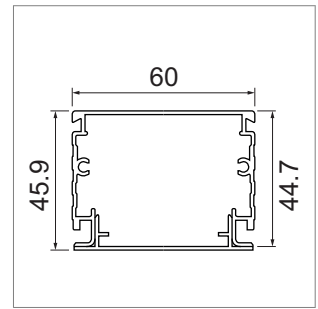

	finish	type
79.00100.50	aluminum anodized	IP20
79.00101.50	aluminum anodized	IP54
79.00102.50	aluminum anodized	IP65

Veko - Magnus Diffuse LED light module 230 volt

- wide-angle light module for room heights of up to 10000 mm
- Wattages: 11.3 watt - 122.4 watt
- Light color: warm-white 3000 K - cool-white 6000 K
- lumen: 1700 lm - 18050 lm
- Lenght: 1030 mm, 1530 mm, 2030 mm

	finish
79.00110.00	aluminum

Veko - Magnus Wide LED light module 230 volt

- wide-angle light module for room heights of up to 10000 mm
- Wattages: 11.3 watt - 122.4 watt
- Light color: warm-white 3000 K - cool-white 6000 K
- Lumen: 1900 lm - 19250 lm
- Lenght: 1030 mm, 1530 mm, 2030 mm

	finish
79.00120.00	aluminum

Veko - Magnus Diffuse LED light module 230 volt

- M narrow angle light module for heights from 5000 mm - 15000 mm
- Wattages: 11.3 watt - 122.4 watt
- Light color: warm-white 3000 K - cool-white 6000 K
- Lumen: 1700 lm - 17250 lm
- Lenght: 1030 mm, 1530 mm, 2030 mm

	finish
79.00130.00	aluminum

Veko - Magnus Narrow LED light module 230 volt

- narrow-angle light module for heights from 6000 mm - 20000 mm
- Wattages: 11.3 watt - 122.4 watt
- Light color: warm-white 3000 K - cool-white 6000 K
- Lumen: 1800 lm - 17850 lm
- Lenght: 1030 mm, 1530 mm, 2030 mm