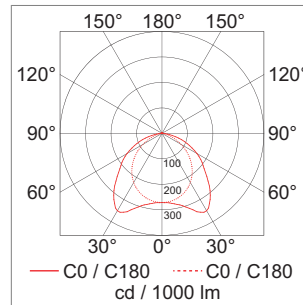

	finish	type
79.00100.50	aluminum anodized	IP20
79.00101.50	aluminum anodized	IP54
79.00102.50	aluminum anodized	IP65

Veko - Magnus Diffuse LED light module 230 volt

- wide-angle light module for room heights of up to 10000 mm
- Wattages: 11.3 watt - 122.4 watt
- Light color: warm-white 3000 K - cool-white 6000 K
- lumen: 1700 lm - 18050 lm
- Lenght: 1030 mm, 1530 mm, 2030 mm

	finish
79.00110.00	aluminum

Veko - Magnus Wide LED light module 230 volt

- wide-angle light module for room heights of up to 10000 mm
- Wattages: 11.3 watt - 122.4 watt
- Light color: warm-white 3000 K - cool-white 6000 K
- Lumen: 1900 lm - 19250 lm
- Lenght: 1030 mm, 1530 mm, 2030 mm

	finish
79.00120.00	aluminum

Veko - Magnus Diffuse LED light module 230 volt

- M narrow angle light module for heights from 5000 mm - 15000 mm
- Wattages: 11.3 watt - 122.4 watt
- Light color: warm-white 3000 K - cool-white 6000 K
- Lumen: 1700 lm - 17250 lm
- Lenght: 1030 mm, 1530 mm, 2030 mm

	finish
79.00130.00	aluminum

Veko - Magnus Narrow LED light module 230 volt

- narrow-angle light module for heights from 6000 mm - 20000 mm
- Wattages: 11.3 watt - 122.4 watt
- Light color: warm-white 3000 K - cool-white 6000 K
- Lumen: 1800 lm - 17850 lm
- Lenght: 1030 mm, 1530 mm, 2030 mm