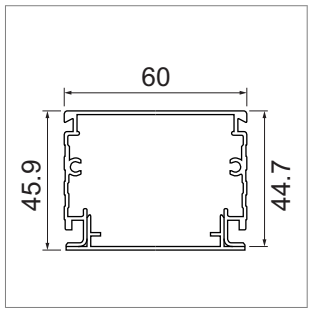

Veko - Magnus Diffuse LED light module 230 V

- wide-angle light module for room heights of up to 10000 mm
- Wattages: 11.3 mm - 122.4 mm
- Light color: warm-white 3000 K - cool-white 6000 K
- Luminous flux: 1700 lm - 18050 lm
- Length: 1030 mm, 1530 mm, 2030 mm

	finish
79.00110.00	aluminum

Veko - Magnus Wide LED light module 230 V

- wide-angle light module for room heights of up to 10000 mm
- Wattages: 11.3 mm - 122.4 mm
- Light color: warm-white 3000 K - cool-white 6000 K
- Luminous flux: 1900 lm - 19250 lm
- Length: 1030 mm, 1530 mm, 2030 mm

	finish
79.00120.00	aluminum

Veko - Magnus Diffuse LED light module 230 V

- M narrow angle light module for heights from 5000 mm - 15000 mm
- Wattages: 11.3 mm - 122.4 mm
- Light color: warm-white 3000 K - cool-white 6000 K
- Luminous flux: 1700 lm - 17250 lm
- Length: 1030 mm, 1530 mm, 2030 mm

	finish
79.00130.00	aluminum

Veko - Magnus Narrow LED light module 230 V

- narrow-angle light module for heights from 6000 mm - 20000 mm
- Wattages: 11.3 mm - 122.4 mm
- Light color: warm-white 3000 K - cool-white 6000 K
- Luminous flux: 1800 lm - 17850 lm
- Length: 1030 mm, 1530 mm, 2030 mm