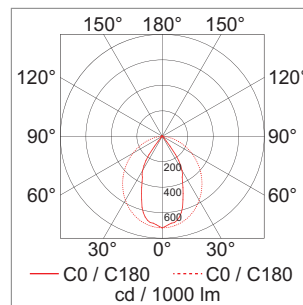

i Technical information and legend for icons (page A-1.79).