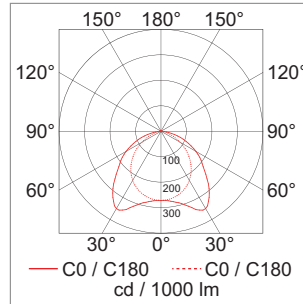

Veko - Magnus Diffuse LED light module 230 V

- wide-angle light module for room heights of up to 10000 mm
- Wattages: 11.3 mm - 122.4 mm
- Light color: warm-white 3000 K - cool-white 6000 K
- Luminous flux: 1700 lm - 18050 lm
- Length: 1030 mm, 1530 mm, 2030 mm

	finish
79.00110.00	aluminum

Veko - Magnus Wide LED light module 230 V

- wide-angle light module for room heights of up to 10000 mm
- Wattages: 11.3 mm - 122.4 mm
- Light color: warm-white 3000 K - cool-white 6000 K
- Luminous flux: 1900 lm - 19250 lm
- Length: 1030 mm, 1530 mm, 2030 mm

	finish
79.00120.00	aluminum

Veko - Magnus Diffuse LED light module 230 V

- M narrow angle light module for heights from 5000 mm - 15000 mm
- Wattages: 11.3 mm - 122.4 mm
- Light color: warm-white 3000 K - cool-white 6000 K
- Luminous flux: 1700 lm - 17250 lm
- Length: 1030 mm, 1530 mm, 2030 mm

	finish
79.00130.00	aluminum

Veko - Magnus Narrow LED light module 230 V

- narrow-angle light module for heights from 6000 mm - 20000 mm
- Wattages: 11.3 mm - 122.4 mm
- Light color: warm-white 3000 K - cool-white 6000 K
- Luminous flux: 1800 lm - 17850 lm
- Length: 1030 mm, 1530 mm, 2030 mm