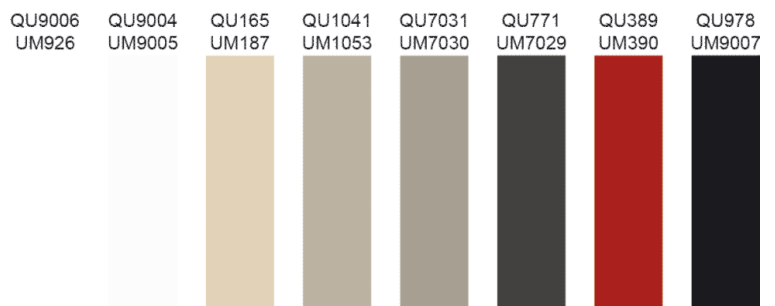

Lacquer Fronts - Berlioz, ultra mat and quartz varnish

Berlioz - Ultra-mat and quartz varnish

- thickness 19 mm
- Ultra-mat: front-side Ultra-mat, back-side mat varnish
- Quartz: front-side quartz varnish, back-side structured varnish
- 8 standard colors
- choice of colors possible - Color Deviation!
- custom made, undrilled
- both sided with a radius of approx.
- milling of profiles, according to different dimensions
- frontally supplied with a safety foil
- substrate: MDF
- lead time for colors standard: approx. 7 weeks
- lead time for colors on request: approx. 8 weeks

	model	variation	finish
57.13750.00	Berlioz	door	front-side ultra-mat
57.13751.00	Berlioz	drawer narrow	front-side ultra-mat
57.13752.00	Berlioz	drawer medium	front-side ultra-mat
57.13754.00	Berlioz	filler	front-side ultra-mat
57.13730.00	Berlioz	door	front-side quartz
57.13731.00	Berlioz	drawer narrow	front-side quartz
57.13732.00	Berlioz	drawer medium	front-side quartz
57.13734.00	Berlioz	filler	front-side quartz

	description	finish
57.92002.00	color surcharge	for customized colour

! **Height of front: please note the milling of narrow fronts:**
In some case it may be advisable, to order small fronts as filler.

QU = quartz / UM = ultra-mat

- QU9006 / UM926 white alpin
- QU9004 / UM9005 white
- QU165 / UM187 champagner
- QU1041 / UM1053 sand
- QU7031 / UM7030 cappuccino
- QU771 / UM7029 anthrazit
- QU389 / UM390 red
- QU978 / UM9007 black