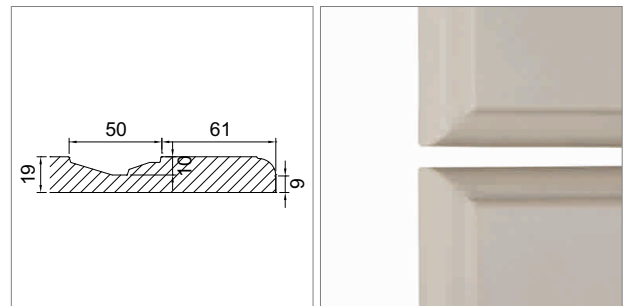

Lacquer Fronts - Berlioz, ultra mat and quartz varnish

Berlioz - Ultra-mat and quartz varnish

- thickness 19 mm
- Ultra-mat: front-side Ultra-mat, back-side mat varnish
- Quartz: front-side quartz varnish, back-side structured varnish
- 8 standard colors
- choice of colors possible - Color Deviation!
- custom made, undrilled
- both sided with a radius of approx.
- milling of profiles, according to different dimensions
- frontally supplied with a safety foil
- substrate: MDF
- lead time for colors standard: approx. 7 weeks
- lead time for colors on request: approx. 8 weeks

i **Mesures min. / max.:**

- short side max.: 700 mm
- short side min.: 115 mm
- long side max.: 1500 mm
- long side min.: 232 mm
- filler (without milling) short side min.: 50 mm
- filler, long side max.: 2500 mm

	model	variation	finish
57.13750.00	Berlioz	door	front-side ultra-mat
57.13751.00	Berlioz	drawer narrow	front-side ultra-mat
57.13752.00	Berlioz	drawer medium	front-side ultra-mat
57.13754.00	Berlioz	filler	front-side ultra-mat
57.13730.00	Berlioz	door	front-side quartz
57.13731.00	Berlioz	drawer narrow	front-side quartz
57.13732.00	Berlioz	drawer medium	front-side quartz
57.13734.00	Berlioz	filler	front-side quartz

	description	finish
57.92002.00	color surcharge	for customized colour

! **Height of front: please note the milling of narrow fronts:**
In some case it may be advisable, to order small fronts as filler.

QU = quartz / UM = ultra-mat

- QU9006 / UM926 white alpin
- QU9004 / UM9005 white
- QU165 / UM187 champagner
- QU1041 / UM1053 sand
- QU7031 / UM7030 cappuccino
- QU771 / UM7029 anthrazit
- QU389 / UM390 red
- QU978 / UM9007 black

i **Note for order per fax:**