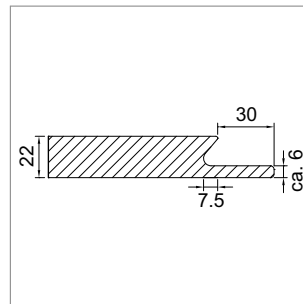

- thickness 22 mm
- Ultra-matt: front-side Ultra-mat, back-side mat varnish
- Quartz: front-side quartz varnish, back-side structured varnish
- 8 standard colors
- choice of colors possible - Color Deviation!
- unilaterally with a radius of 2 mm
- lead time for colors standard: approx. 7 weeks
- lead time for colors on request: approx. 8 weeks

**i min./max. measures**

- short side max.: 840 mm
- short side with handles min.: 114 mm
- short side without handles min.: 50 mm
- long side max.: 2400 mm
- long side min.: 200 mm

QU = quartz / UM = ultra-mat