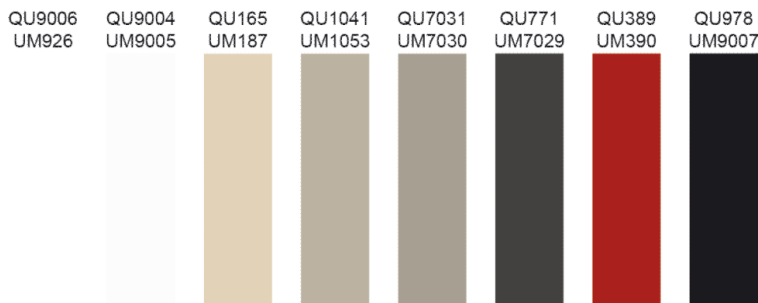

QU = quartz / UM = ultra-mat

- QU9006 / UM926 white alpin
- QU9004 / UM9005 white
- QU165 / UM187 champagner
- QU1041 / UM1053 sand
- QU7031 / UM7030 cappuccino
- QU771 / UM7029 anthrazit
- QU389 / UM390 red
- QU978 / UM9007 black