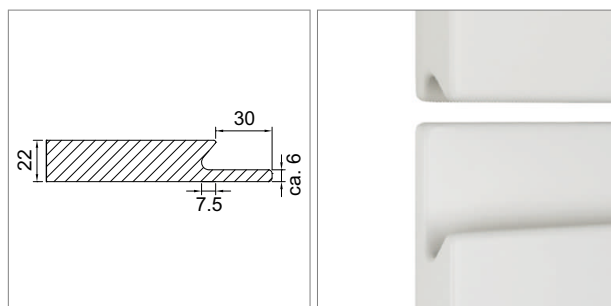

- thickness 22 mm
- Ultra-matt: front-side Ultra-mat, back-side mat varnish
- Quartz: front-side quartz varnish, back-side structured varnish
- 8 standard colors
- choice of colors possible - Color Deviation!
- unilaterally with a radius of 2 mm
- lead time for colors standard: approx. 7 weeks
- lead time for colors on request: approx. 8 weeks

**i min./max. measures**

- short side max.: 840 mm
- short side with handles min.: 114 mm
- short side without handles min.: 50 mm
- long side max.: 2400 mm
- long side min.: 200 mm

QU = quartz / UM = ultra-mat