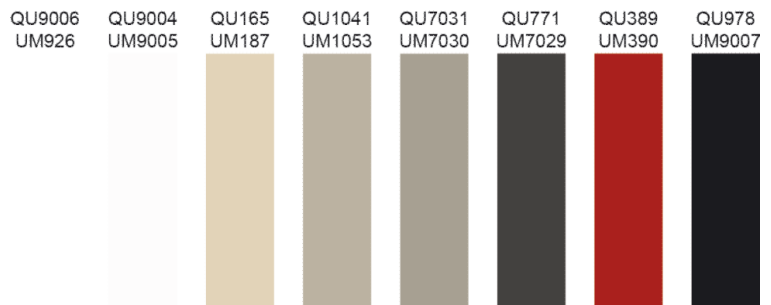

QU = quartz / UM = ultra-mat

- QU9006 / UM926 white alpin
- QU9004 / UM9005 white
- QU165 / UM187 champagner
- QU1041 / UM1053 sand
- QU7031 / UM7030 cappuccino
- QU771 / UM7029 anthrazit
- QU389 / UM390 red
- QU978 / UM9007 black