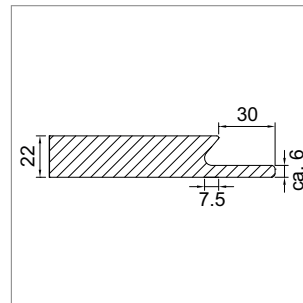

**Lacquer Fronts - Velino, high-gloss vernish**

**Velino - high-gloss vernish**

- ▣ thickness 22 mm
- ▣ front-side high-gloss vernish
- ▣ back-side mat vernish
- ▣ 8 standard colors
- ▣ choice of colors possible
- ▣ 2 different handles / without handles
- ▣ custom made, undrilled
- ▣ both-sided with a radius of 2 mm
- ▣ frontally supplied with a safety foil
- ▣ substrate: MDF
- ▣ lead time for colors standard: approx. 7 weeks
- ▣ lead time for colors on request: approx. 8 weeks

- i Mesures min. / max.:**
- short side max.: 840 mm
  - short side with handles min.: 114 mm
  - short side without handles min.: 50 mm
  - long side max.: 2500 mm
  - long side min.: 200 mm

	model	finish	handle
<a href="#">57.14201.00</a>	Velino	high gloss finish	1 long
<a href="#">57.14202.00</a>	Velino	high gloss finish	2 short
<a href="#">57.14203.00</a>	Velino	high gloss finish	3 without
<a href="#">57.14204.00</a>	Velino	high gloss finish	1+2 long+short
<a href="#">57.14201.99</a>	Velino TOP	high gloss finish both side	1 long
<a href="#">57.14202.99</a>	Velino TOP	high gloss finish both side	2 short
<a href="#">57.14203.99</a>	Velino TOP	high gloss finish both side	3 without
<a href="#">57.14204.99</a>	Velino TOP	high gloss finish both side	1+2 long+short
<a href="#">57.92002.00</a>	color surcharge	for customized colour	