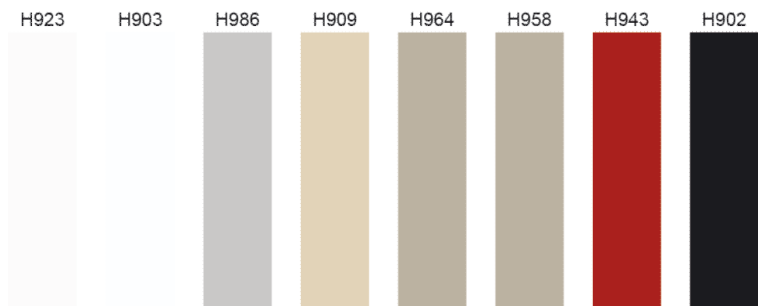

**Lacquer Fronts - Velino, high-gloss vernish**

**Velino - high-gloss vernish**

- ▣ thickness 22 mm
- ▣ front-side high-gloss vernish
- ▣ back-side mat vernish
- ▣ 8 standard colors
- ▣ choice of colors possible
- ▣ 2 different handles / without handles
- ▣ custom made, undrilled
- ▣ both-sided with a radius of 2 mm
- ▣ frontally supplied with a safety foil
- ▣ substrate: MDF
- ▣ lead time for colors standard: approx. 7 weeks
- ▣ lead time for colors on request: approx. 8 weeks

- i Mesures min. / max.:**
- short side max.: 840 mm
  - short side with handles min.: 114 mm
  - short side without handles min.: 50 mm
  - long side max.: 2500 mm
  - long side min.: 200 mm

	model	finish	handle
<a href="#">57.14201.00</a>	Velino	high gloss finish	1 long
<a href="#">57.14202.00</a>	Velino	high gloss finish	2 short
<a href="#">57.14203.00</a>	Velino	high gloss finish	3 without
<a href="#">57.14204.00</a>	Velino	high gloss finish	1+2 long+short
<a href="#">57.14201.99</a>	Velino TOP	high gloss finish both side	1 long
<a href="#">57.14202.99</a>	Velino TOP	high gloss finish both side	2 short
<a href="#">57.14203.99</a>	Velino TOP	high gloss finish both side	3 without
<a href="#">57.14204.99</a>	Velino TOP	high gloss finish both side	1+2 long+short
<a href="#">57.92002.00</a>	color surcharge	for customized colour	

- ▣ H923 white alpin
- ▣ H903 white
- ▣ H986 are grey
- ▣ H909 champagner
- ▣ H964 sand
- ▣ H958 cappuccino
- ▣ H943 red
- ▣ H902 black

**i Note for order per fax:**  
 You can find decor end panels and plinths on page B-1.48, samples on page B-1.50. For fax orders and enquiries please use our order form on page B-1.79.

**! color charts**  
 Deviations between colours and the fronts are unavoidable.