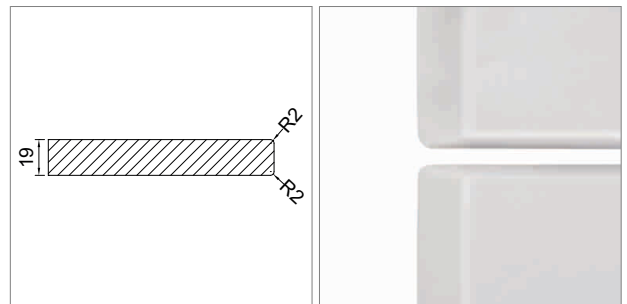

**Arezo - mat varnish**

- ▣ thickness 19 mm
- ▣ both sided mat varnish
- ▣ 8 standard colors
- ▣ choice of colors possible
- ▣ custom made, undrilled
- ▣ unilaterally with a radius of 2 mm
- ▣ frontally supplied with a safety foil
- ▣ substrate: MDF
- ▣ lead time for colors standard: approx. 7 weeks
- ▣ lead time for colors on request: approx. 8 weeks

**min./max. mesures**

- short side max.: 900 mm
- short side min.: 50 mm
- long side max.: 2400 mm
- long side min.: 200 mm

	model	finish
57.14410.00	Arezo	mat varnish
57.92002.00	color surcharge	for customized colour

**color charts**

Deviations between colours and the fronts are unavoidable.