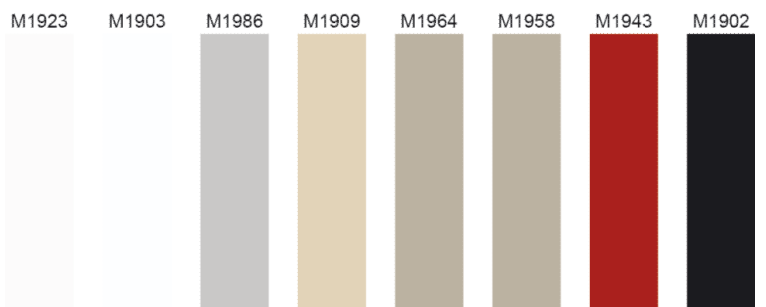

**Arezo - mat varnish**

- ▣ thickness 19 mm
- ▣ both sided mat varnish
- ▣ 8 standard colors
- ▣ choice of colors possible
- ▣ custom made, undrilled
- ▣ unilaterally with a radius of 2 mm
- ▣ frontally supplied with a safety foil
- ▣ substrate: MDF
- ▣ lead time for colors standard: approx. 7 weeks
- ▣ lead time for colors on request: approx. 8 weeks

**min./max. mesures**

- short side max.: 900 mm
- short side min.: 50 mm
- long side max.: 2400 mm
- long side min.: 200 mm

	model	finish
57.14410.00	Arezo	mat varnish
57.92002.00	color surcharge	for customized colour

- ▣ M1923 white alpin
- ▣ M1903 white
- ▣ M1986 are grey
- ▣ M1909 champagner
- ▣ M1964 sand
- ▣ M1958 cappuccino
- ▣ M1943 red
- ▣ M1902 black

**Note for order per fax:**

You can find decor end panels and plinths on page B-1.48, samples on page B-1.50. For fax orders and enquiries please use our order form on page B-1.79.

**color charts**

Deviations between colours and the fronts are unavoidable.