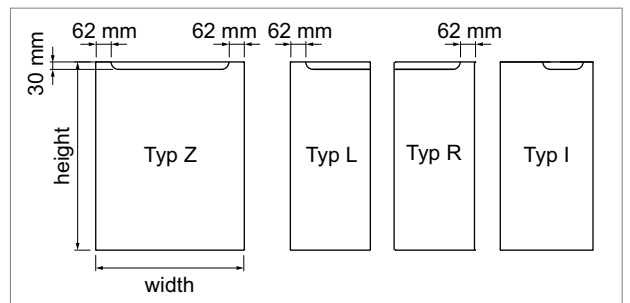

Doors

Spezial Fronts - Valanto

Valanto - with concrete look

Impressive Front. On one side with a concrete paint, varnish transparent mat. The concrete coating is handmade. Each front is unique.

- thickness front: aprox. 22 mm
- weight front aprox. 19 kg/m²
- on one side with an concrete paint
- edges in concrete paint
- backside painted similar uni
- mat varnish
- 3 different handles / without handles
- decor end panel both side with concrete paint
- thickness aprox.: 20 mm, 25 mm, 40 mm*, 50 mm* and 100 mm*.
*Above 0.9 m² produced with a hallow Body
- edges "premium" on decor end panel
- 7 standard colors
- custom made, undrilled
- substrate: MDF
- lead time: approx. 7 weeks
- lead time model I indiviuel: approx. 8 weeks

i min./max. masures

- short side max.: 800 mm
- short side with handles min.: 114 mm
- short side without handles min.: 50 mm
- long side max.: 2400 mm
- long side min.: 200 mm

	model	finish	thickness	handle
57.14991.00	Valanto front	concrete paint	22 mm	Z zentraly
57.14992.00	Valanto front	concrete paint	22 mm	L left
57.14993.00	Valanto front	concrete paint	22 mm	R right
57.14994.00	Valanto front	concrete paint	22 mm	I individual
57.14995.00	Valanto front	concrete paint	22 mm	O without
57.14519.00	decor end panel	concrete paint	20 mm	-
57.14525.00	decor end panel	concrete paint	25 mm	-
57.14540.00	decor end panel	concrete paint	40 mm	-
57.14550.00	decor end panel	concrete paint	50 mm	-
57.14599.00	decor end panel	concrete paint	100 mm	-