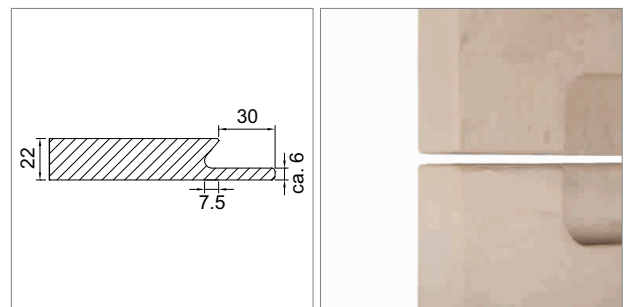

Doors

Spezial Fronts - Valanto

Valanto - with concrete look

Impressive Front. On one side with a concrete paint, varnish transparent mat. The concrete coating is handmade. Each front is unique.

- thickness front: aprox. 22 mm
- weight front aprox. 19 kg/m²
- on one side with an concrete paint
- edges in concrete paint
- backside painted similar uni
- mat varnish
- 3 different handles / without handles
- decor end panel both side with concrete paint
- thickness aprox.: 20 mm, 25 mm, 40 mm*, 50 mm* and 100 mm*.
*Above 0.9 m² produced with a hallow Body
- edges "premium" on decor end panel
- 7 standard colors
- custom made, undrilled
- substrate: MDF
- lead time: approx. 7 weeks
- lead time model I indiviuel: approx. 8 weeks

i min./max. masures

- short side max.: 800 mm
- short side with handles min.: 114 mm
- short side without handles min.: 50 mm
- long side max.: 2400 mm
- long side min.: 200 mm

	model	finish	thickness	handle
57.14991.00	Valanto front	concrete paint	22 mm	Z zentraly
57.14992.00	Valanto front	concrete paint	22 mm	L left
57.14993.00	Valanto front	concrete paint	22 mm	R right
57.14994.00	Valanto front	concrete paint	22 mm	I individual
57.14995.00	Valanto front	concrete paint	22 mm	O without
57.14519.00	decor end panel	concrete paint	20 mm	-
57.14525.00	decor end panel	concrete paint	25 mm	-
57.14540.00	decor end panel	concrete paint	40 mm	-
57.14550.00	decor end panel	concrete paint	50 mm	-
57.14599.00	decor end panel	concrete paint	100 mm	-