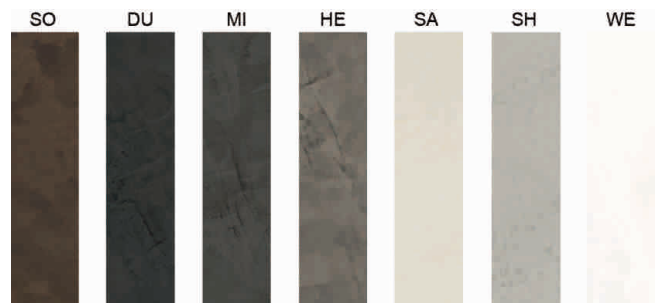

Velicento - with concrete look

Impressive Front. On one side with a concrete paint, varnish transparent mat. The concrete coating is handmade. Each front is unique.

The surface of the model Velicento is analogous Cemento

- thickness front: aprox. 22 mm
- weight fronts aprox. 19 kg/m²
- on one side with an concrete paint
- edges in concrete paint
- backside painted uni similar
- mat varnish
- 2 different handles / without handles
- decor end panel both side with concrete paint
- thickness aprox.: 20 mm, 25 mm, 40 mm*, 50 mm* or 100 mm*. *Above 0.9 m² produced with a hallow Body
- edges "premium" on decor end panel
- 7 standard colors
- custom made, undrilled
- substrate: MDF
- lead time: approx. 7 weeks

- SO cement chocolate
- DU cement dark
- MI cement medium
- HE cement light
- SA cement sand
- SH cement super light
- WE cement white

**i Note for order per fax:**

You can find samples on page B-1.25. For fax orders and enquiries please use our order form on page B-1.79.

! Color Charts

Deviations between colours and the fronts are unavoidable.