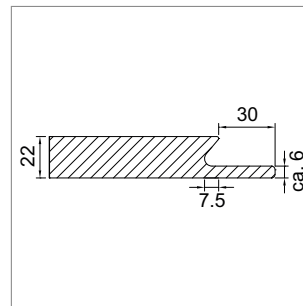

- thickness front: aprox. 22 mm
- weight fronts aprox. 19 kg/m²
- on one side with an concrete paint
- edges in concrete paint
- backside painted uni similar
- mat varnish
- 2 different handles / without handles
- decor end panel both side with concrete paint
- thickness aprox.: 20 mm, 25 mm, 40 mm*, 50 mm* or 100 mm*. *Above 0.9 m² produced with a hallow Body
- edges "premium" on decor end panel
- 7 standard colors
- custom made, undrilled
- substrate: MDF
- lead time: approx. 7 weeks

i min./max. masures

- short side max.: 800 mm
- short side with handles min. 114 mm
- short side without handles min.: 50 mm
- long side max.: 2400 mm
- long side min. 200 mm

	model	finish	thickness	handle
57.14501.00	Velicento front	concrete paint	22 mm	1 long
57.14502.00	Velicento front	concrete paint	22 mm	2 short
57.14503.00	Velicento front	concrete paint	22 mm	3 without
57.14504.00	Velicento front	concrete paint	22 mm	1+2
57.14519.00	decor end panel	concrete paint	20 mm	-
57.14525.00	decor end panel	concrete paint	25 mm	-
57.14540.00	decor end panel	concrete paint	40 mm	-
57.14550.00	decor end panel	concrete paint	50 mm	-
57.14599.00	decor end panel	concrete paint	100 mm	-