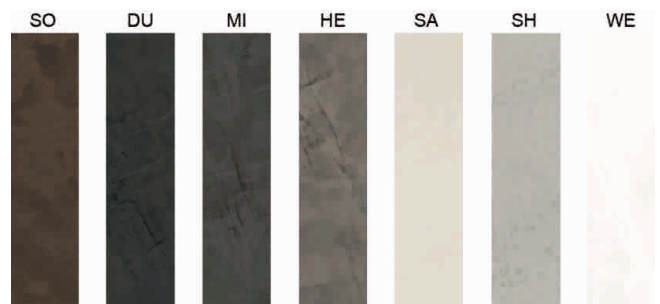

Spezial Fronts - Cemento with concrete surface

Cemento - with concrete look

Impressive Front. On one side with a concrete paint, varnish transparent mat. The concrete coating is handmade. Each front is unique.

- SO cement chocolate
- DU cement dark
- MI cement medium
- HE cement light
- SA cement sand
- SH cement super light
- WE cement white

i Note for order per fax:

You can find samples on page B-1.25. For fax orders and enquiries please use our order form on page B-1.79.

! Color Charts

Deviations between colours and the fronts are unavoidable.