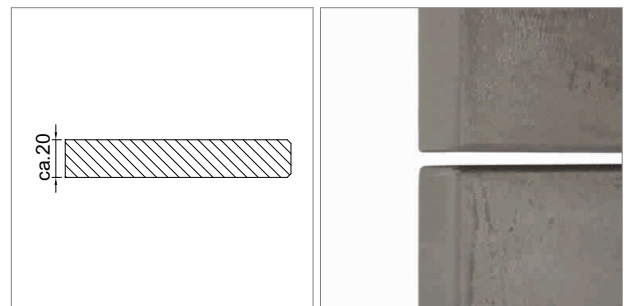

Spezial Fronts - Cemento with concrete surface

Cemento - with concrete look

Impressive Front. On one side with a concrete paint, varnish transparent mat. The concrete coating is handmade. Each front is unique.

- thickness front: aprox. 20 mm
- weight front aprox. 16.5 kg/m²
- on one side with an concrete paint
- edges in concrete paint
- backside painted similar
- mat varnish
- decor end panel both side with concrete paint
- thickness aprox.: 20 mm, 25 mm, *40 mm, *50 mm and *100 mm. * Above 0.9 m² produced with a hollow Body
- edges "premium" on decor end panel
- 7 standard colors
- custom made, undrilled
- substrate: MDF
- lead time: approx. 7 weeks

i Mesures min./max:

- short side max.: 770 mm
- short side min.: 50 mm
- long side max.: 2500 mm
- long side min.: 200 mm

	model	finish	thickness
57.14510.00	Cemento front	one side with concrete paint	20 mm
57.14519.00	decor end panel	both side with concrete paint	20 mm
57.14525.00	decor end panel	both side with concrete paint	25 mm
57.14540.00	decor end panel	both side with concrete paint	40 mm
57.14550.00	decor end panel	both side with concrete paint	50 mm
57.14599.00	decor end panel	both side with concrete paint	100 mm

! Color Charts

Deviations between colours and the fronts are unavoidable.