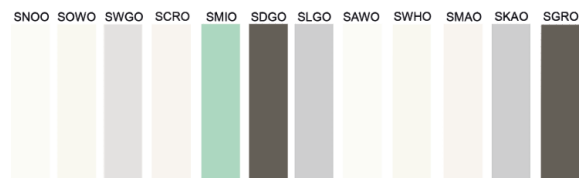

Organic Glass satin

- ▣ SSNO Satin Snow/11145S*/PXP21
- ▣ SOWO Satin Old White/11154S*/PXP21
- ▣ SWGO Satin White Grey/85669S*/PXP21
- ▣ SCRO Satin White Creme/785S*/PXP21
- ▣ SMIO Satin Mint/5367S*/PXP21
- ▣ SDGO Satin Dark Grey/85648S*/PXP21
- ▣ SLGO Satin Light Grey/85670S*/PXP21
- ▣ SAWO Satin Arctic White/1045S*/PXP
- ▣ SWHO Satin White/11022S*/PXP
- ▣ SMAO Satin Magnolia/7516S*/PXP
- ▣ SKAO Satin Kashmir/7529S*/PXP
- ▣ SGRO Satin Grey/85474S*/PXP
- ▣ * = unilateral 19 mm

i **Note for order per fax:**

You can find samples on page B-1.25. For fax orders and enquiries please use our order form on page B-1.79.

! **Color Charts**

Color number Senosan. Deviations between colours and the fronts are unavoidable.