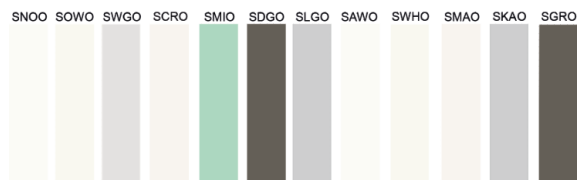

Organic Glass satin

- ▣ SSNO Satin Snow/11145S*/PXP21
- ▣ SOWO Satin Old White/11154S*/PXP21
- ▣ SWGO Satin White Grey/85669S*/PXP21
- ▣ SCRO Satin White Creme/785S*/PXP21
- ▣ SMIO Satin Mint/5367S*/PXP21
- ▣ SDGO Satin Dark Grey/85648S*/PXP21
- ▣ SLGO Satin Light Grey/85670S*/PXP21
- ▣ SAWO Satin Arctic White/1045S*/PXP
- ▣ SWHO Satin White/11022S*/PXP
- ▣ SMAO Satin Magnolia/7516S*/PXP
- ▣ SKAO Satin Kashmir/7529S*/PXP
- ▣ SGRO Satin Grey/85474S*/PXP
- ▣ * = unilateral 19 mm

i **Note for order per fax:**

You can find samples on page B-1.25. For fax orders and enquiries please use our order form on page B-1.79.

! **Color Charts**

Color number Senosan. Deviations between colours and the fronts are unavoidable.